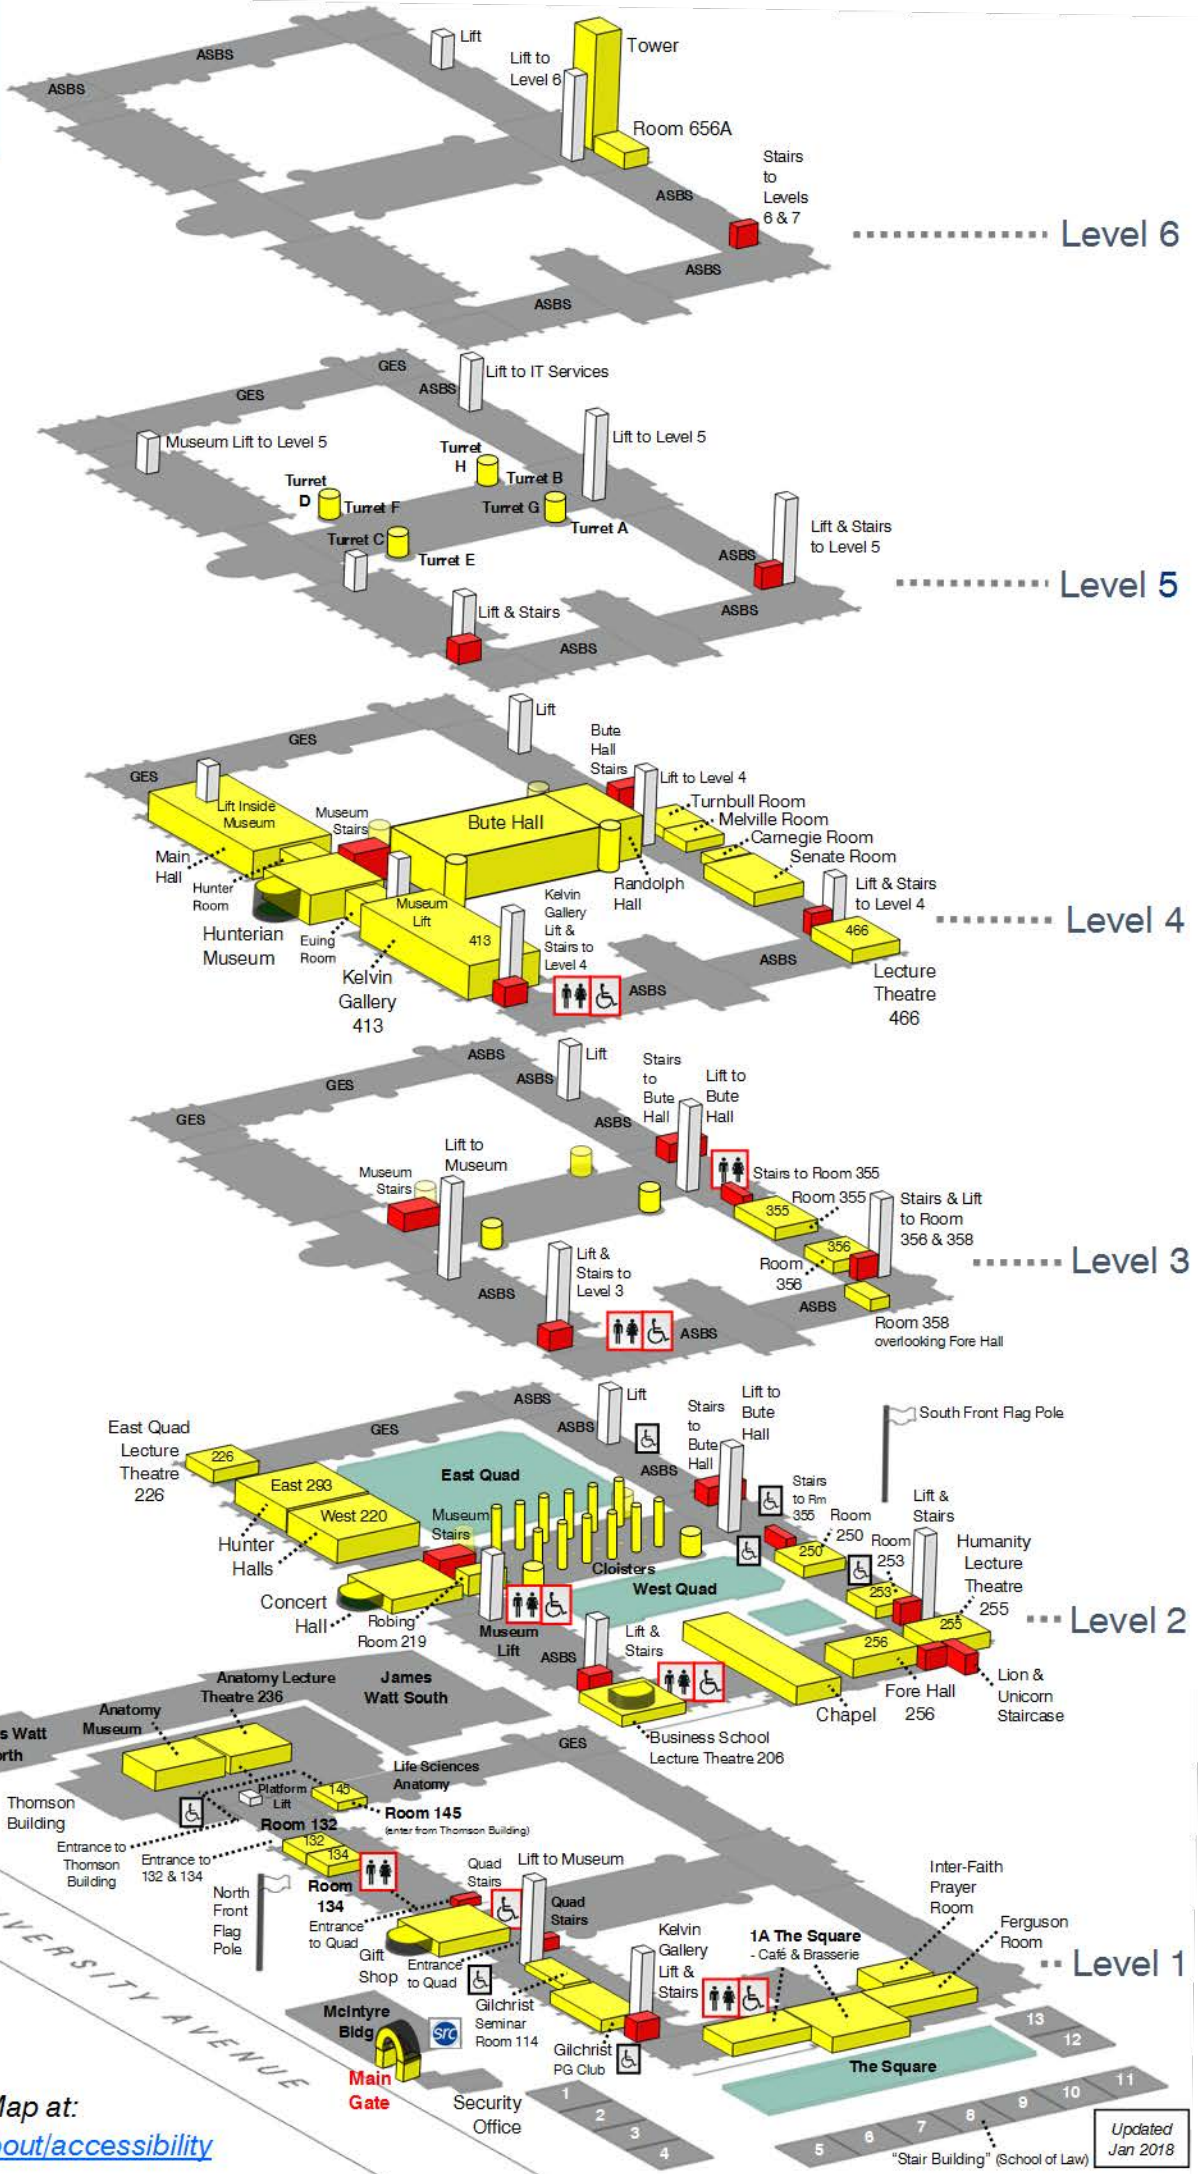

GILBERT SCOTT BUILDING (from University Avenue)

- ASBS - Adam Smith Business School
- GES - Geographical & Earth Sciences
- Accessible Entrance
- Accessible Toilets
- Toilets

Find the Accessibility Map at:
www.glasgow.ac.uk/about/accessibility

Updated Jan 2018

"Stair Building" (School of Law)