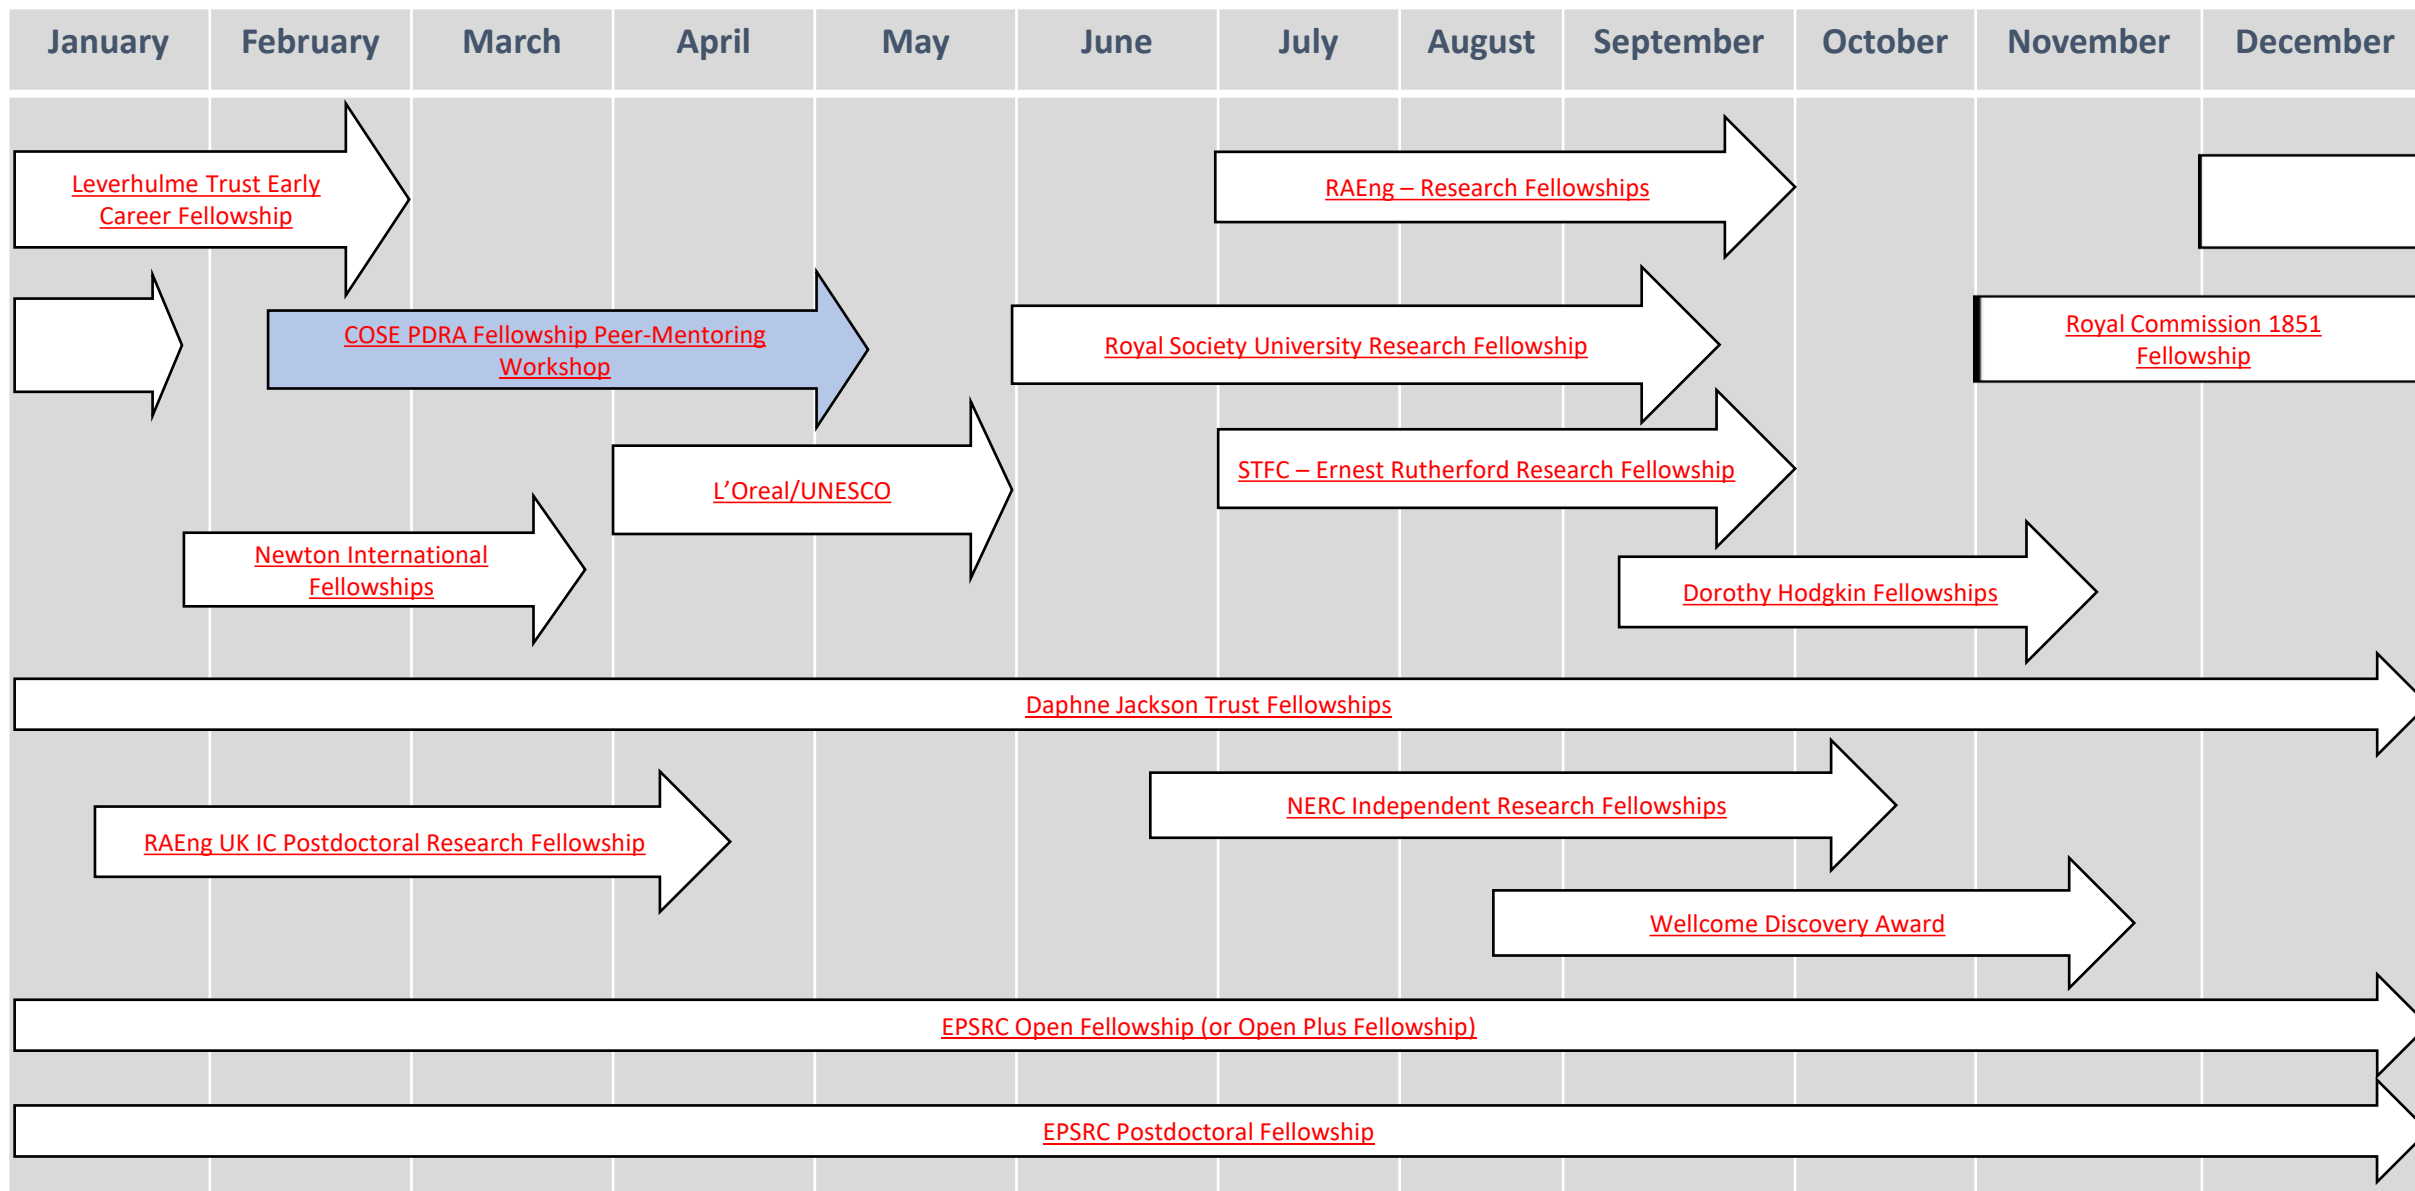

Annual schedule for research fellowship opening and closing dates

The arrows show the typical College timeline for each fellowship every year, with each scheme accessible via the embedded links. This timeline may differ slightly from the actual, funding body advertised timeline to allow for workshops to take place. Note that the EPSRC and Daphne Jackson schemes have no deadline and are open all year.

The above details the core Fellowships available to CoSE colleagues. Other, less frequent opportunities (e.g. Stephen Hawking Fellowships) will be announced via College/Research Funding News. For the RAEng Research Fellowship and STFC Ernest Rutherford Research Fellowship schemes, selection processes will be in place due to a fixed number of applications being permitted from UoG.