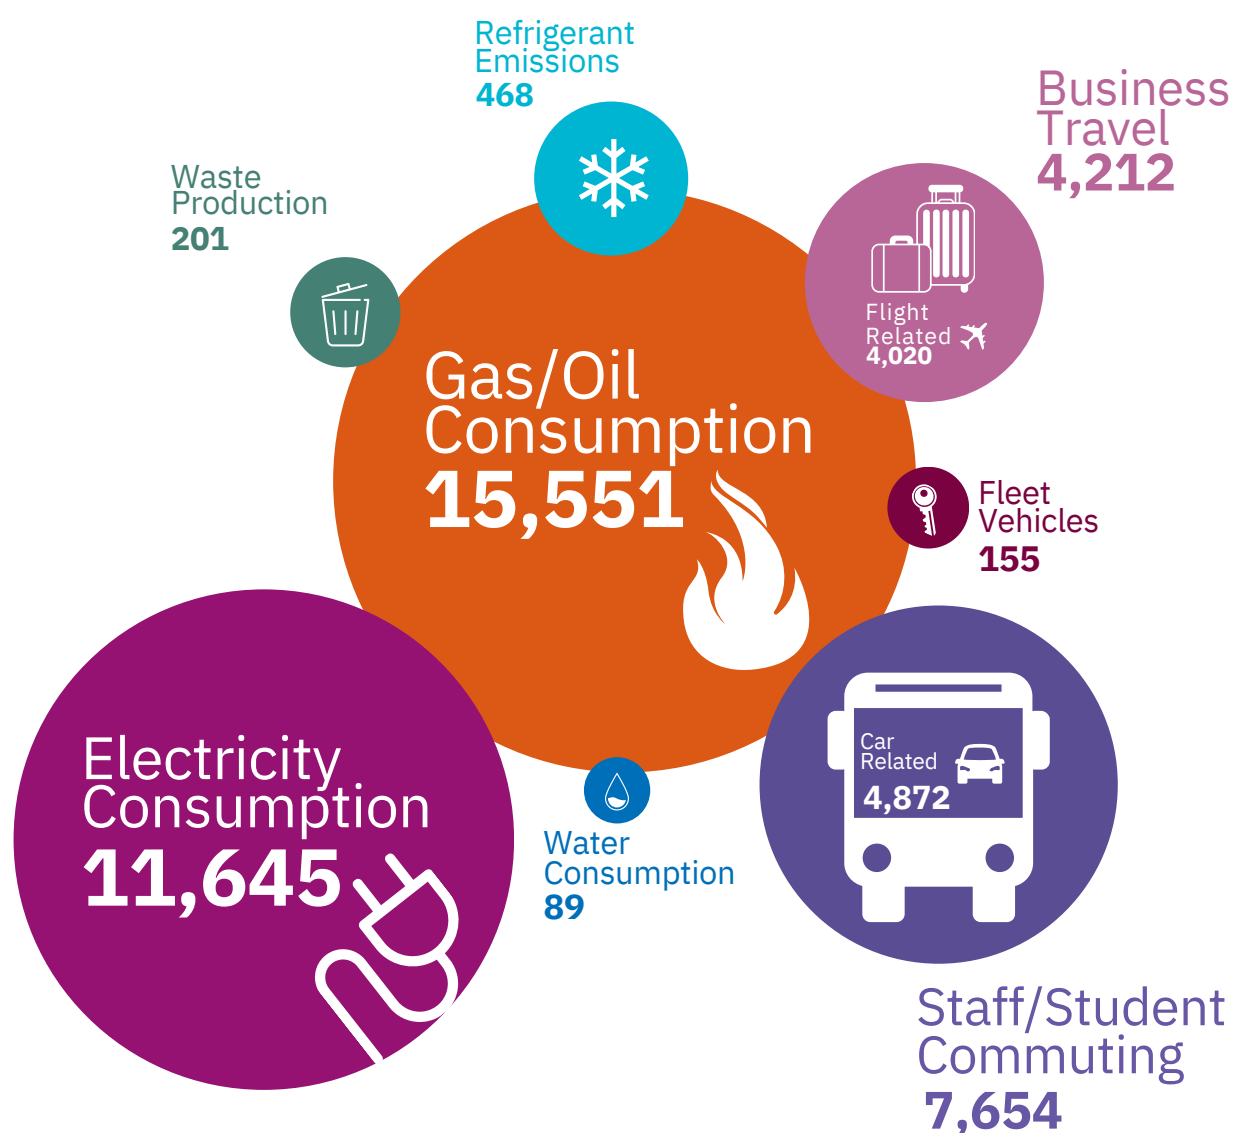

University
of Glasgow

UNIVERSITY OF GLASGOW CARBON FOOTPRINT 2021/22

(measurements in **tonne CO₂e**)

Total 40,803