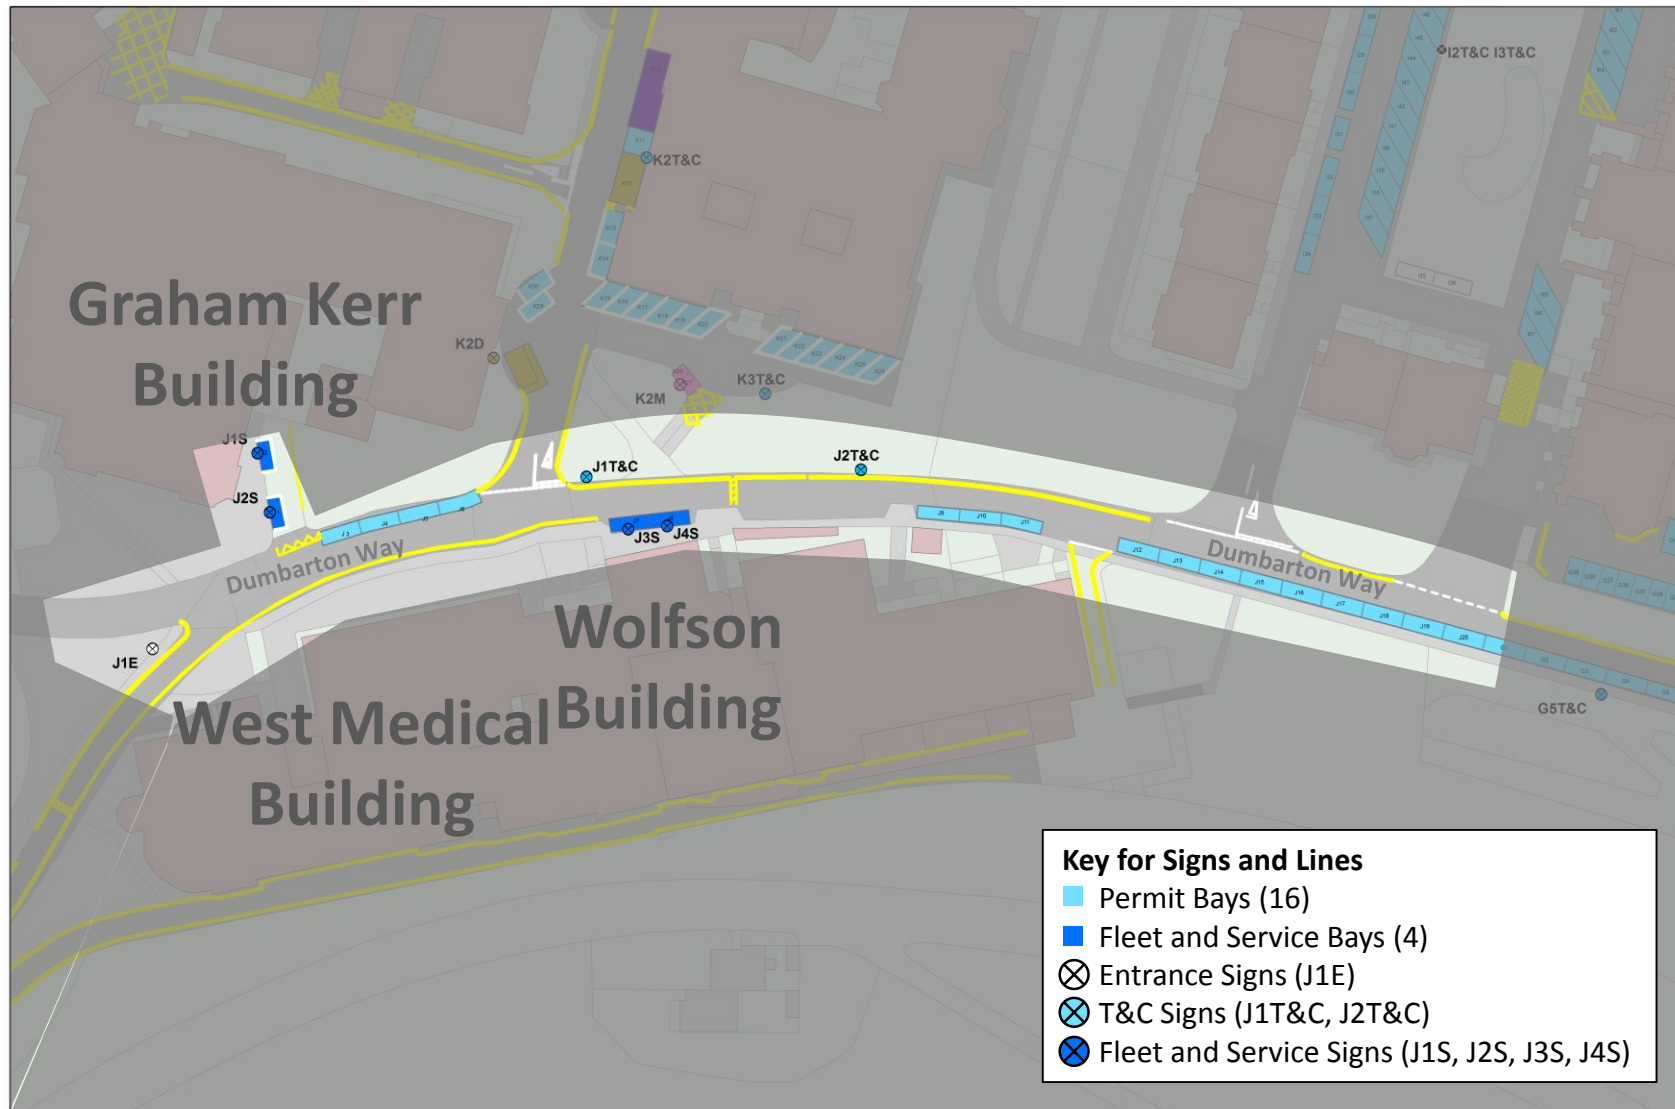

0 15 30 60 m

Key for Signs and Lines

- Permit Bays (16)
- Fleet and Service Bays (4)
- Entrance Signs (J1E)
- T&C Signs (J1T&C, J2T&C)
- Fleet and Service Signs (J1S, J2S, J3S, J4S)

Title: J - Dumbarton Way