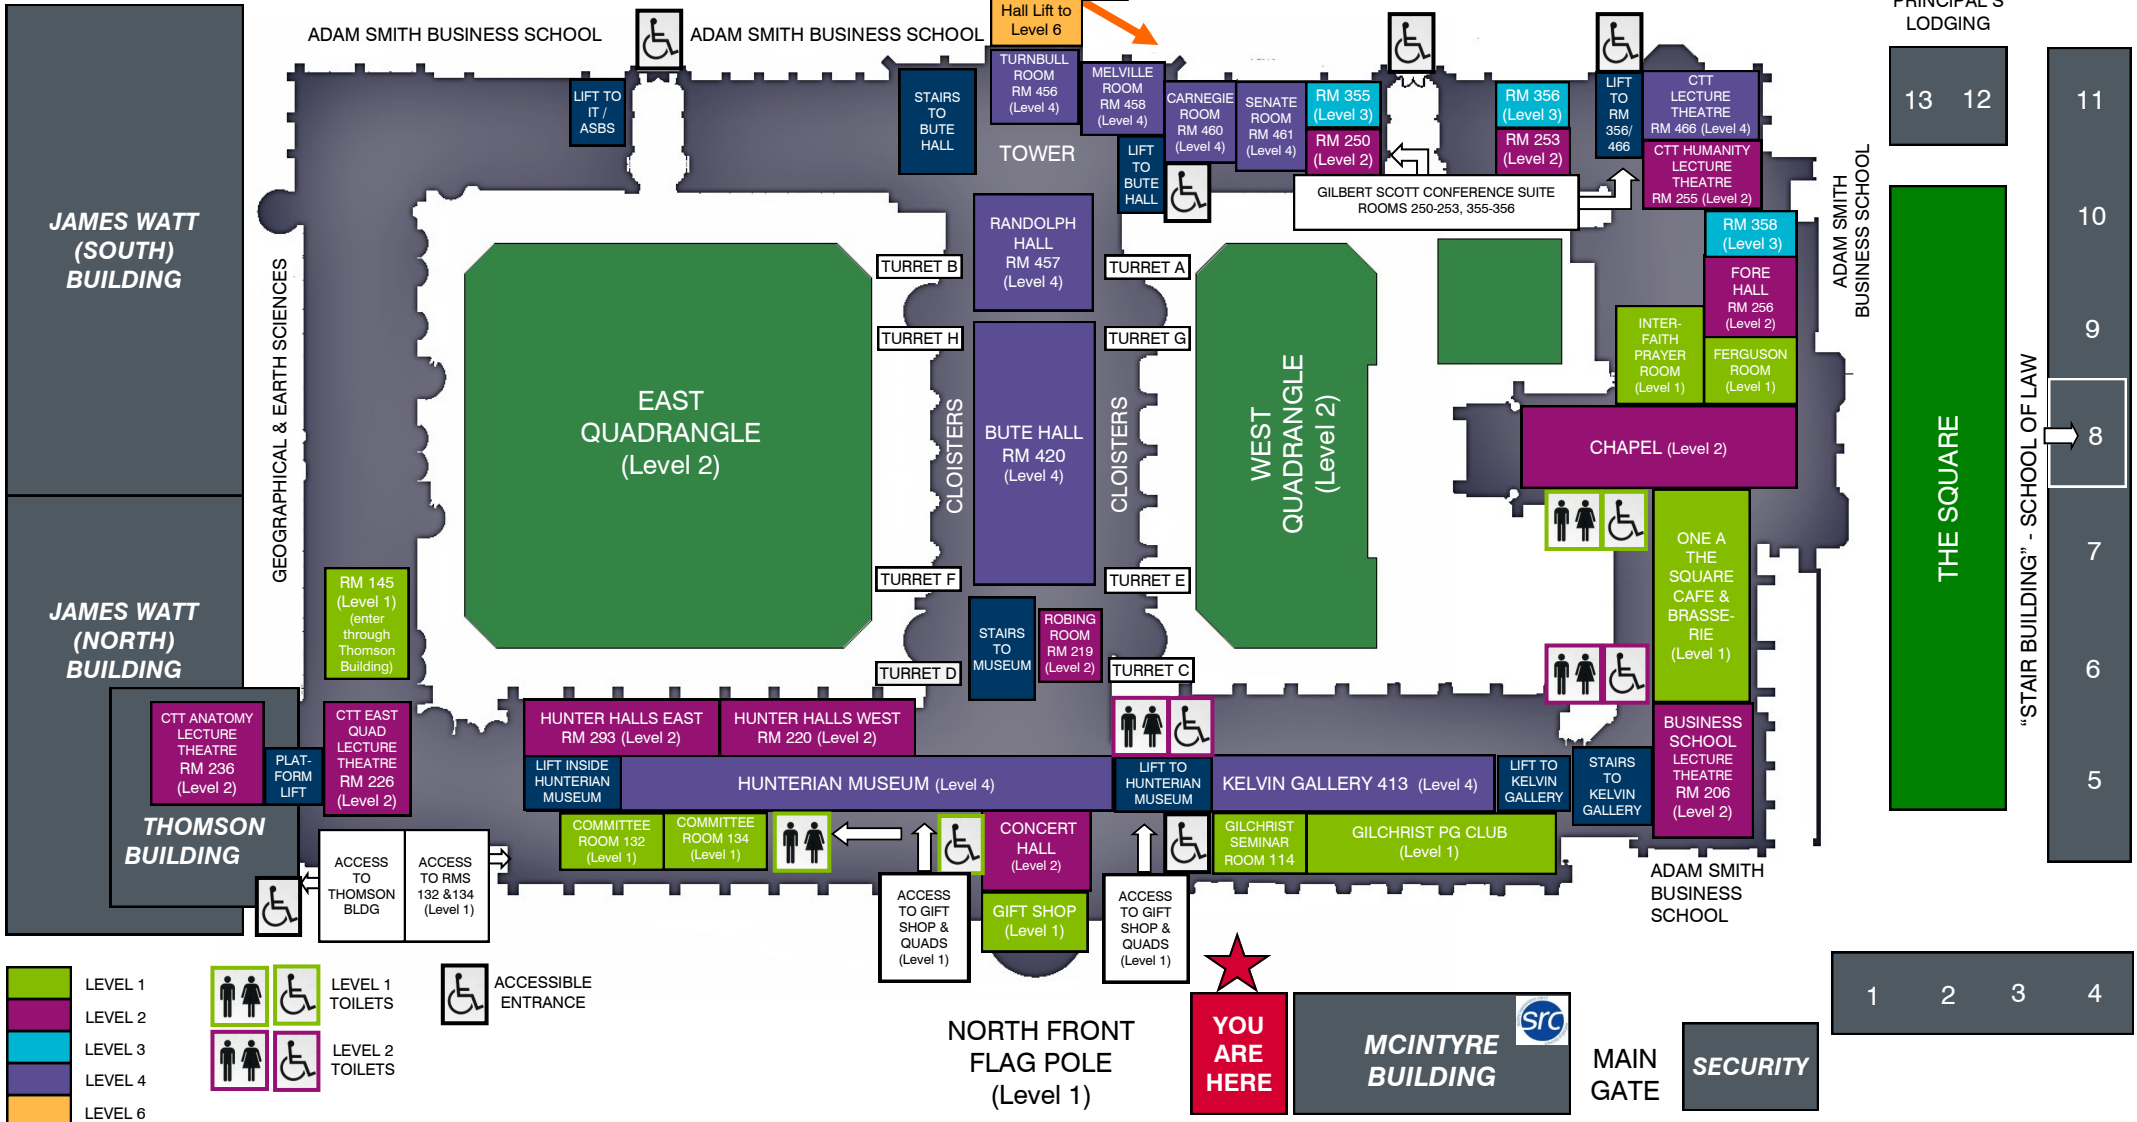

KELVINGROVE PARK

GILBERT SCOTT BUILDING

(from University Avenue)

SOUTH FRONT
FLAG POLE
(Level 2)

LEVEL 1 (Green)

LEVEL 2 (Purple)

LEVEL 3 (Cyan)

LEVEL 4 (Blue)

LEVEL 6 (Orange)

LEVEL 1 TOILETS (Green icon)

LEVEL 2 TOILETS (Purple icon)

ACCESSIBLE ENTRANCE (Blue icon)