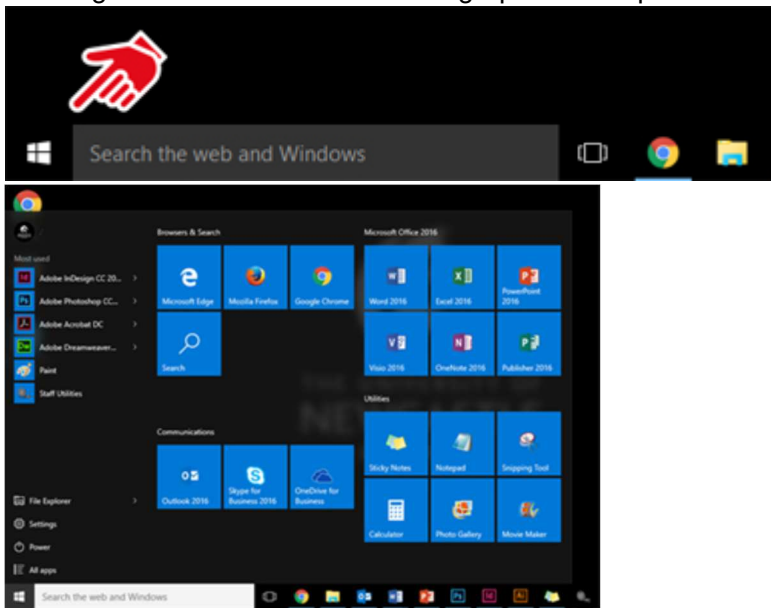

1. Windows 10 has a Hybrid start button

Clicking on the start button will bring up the start pane.

Windows start button

Windows 10 start pane

Right clicking on the start button will bring up the “old” style control panel

Windows 10 right click start button

2. The all program icon has become the All Apps Icon

If you cannot find what you are looking for, search for it! Use the search box on the task-bar, or press the Windows logo key  on your keyboard and start typing.

3. Windows 10 features a new start panel with “Tiled” Shortcuts

4. You can find additional available applications from the software centre via an icon on your desktop

5. You can log out of Windows 10 using a variety of methods