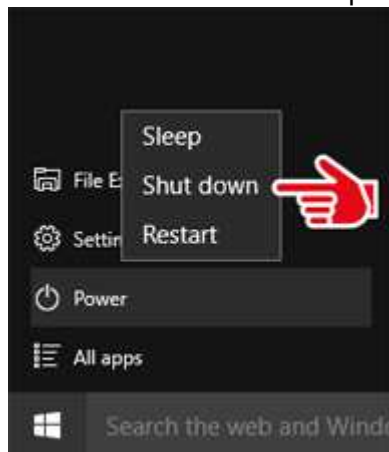

4. You can find additional available applications from the software centre via an icon on your desktop

5. You can log out of Windows 10 using a variety of methods

1. Start Button -> Power -> options