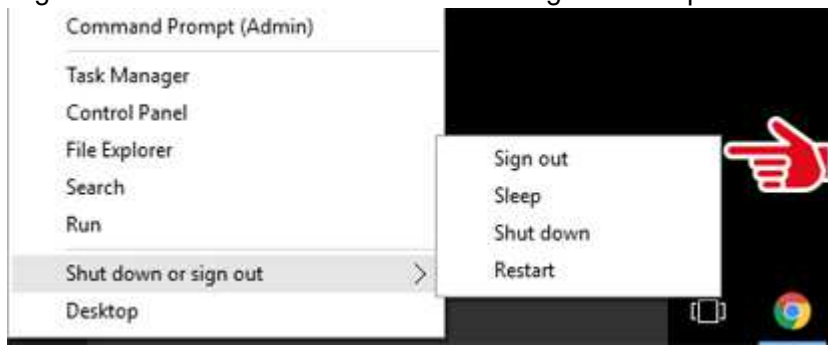

3. Windows 10 features a new start panel with “Tiled” Shortcuts

4. You can find additional available applications from the software centre via an icon on your desktop

5. You can log out of Windows 10 using a variety of methods

1. Start Button -> Power -> options

2. Right click Start button -> Shut down or sign out -> options

3. Start button -> User name icon -> options