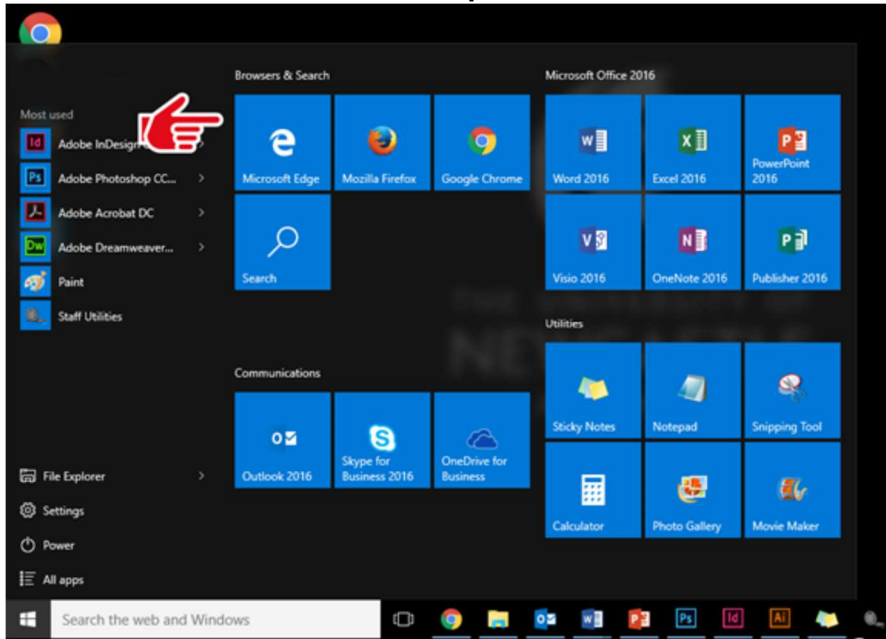

1. Windows 10 has a Hybrid start button

Clicking on the start button will bring up the start pane.

Windows start button

Windows 10 start pane

Right clicking on the start button will bring up the “old” style control panel

Windows 10 right click start button

2. The all program icon has become the All Apps Icon

If you cannot find what you are looking for, search for it! Use the search box on the task-bar, or press the Windows logo key  on your keyboard and start typing.

3. Windows 10 features a new start panel with “Tiled” Shortcuts

4. You can find additional available applications from the software centre via an icon on your desktop

5. You can log out of Windows 10 using a variety of methods