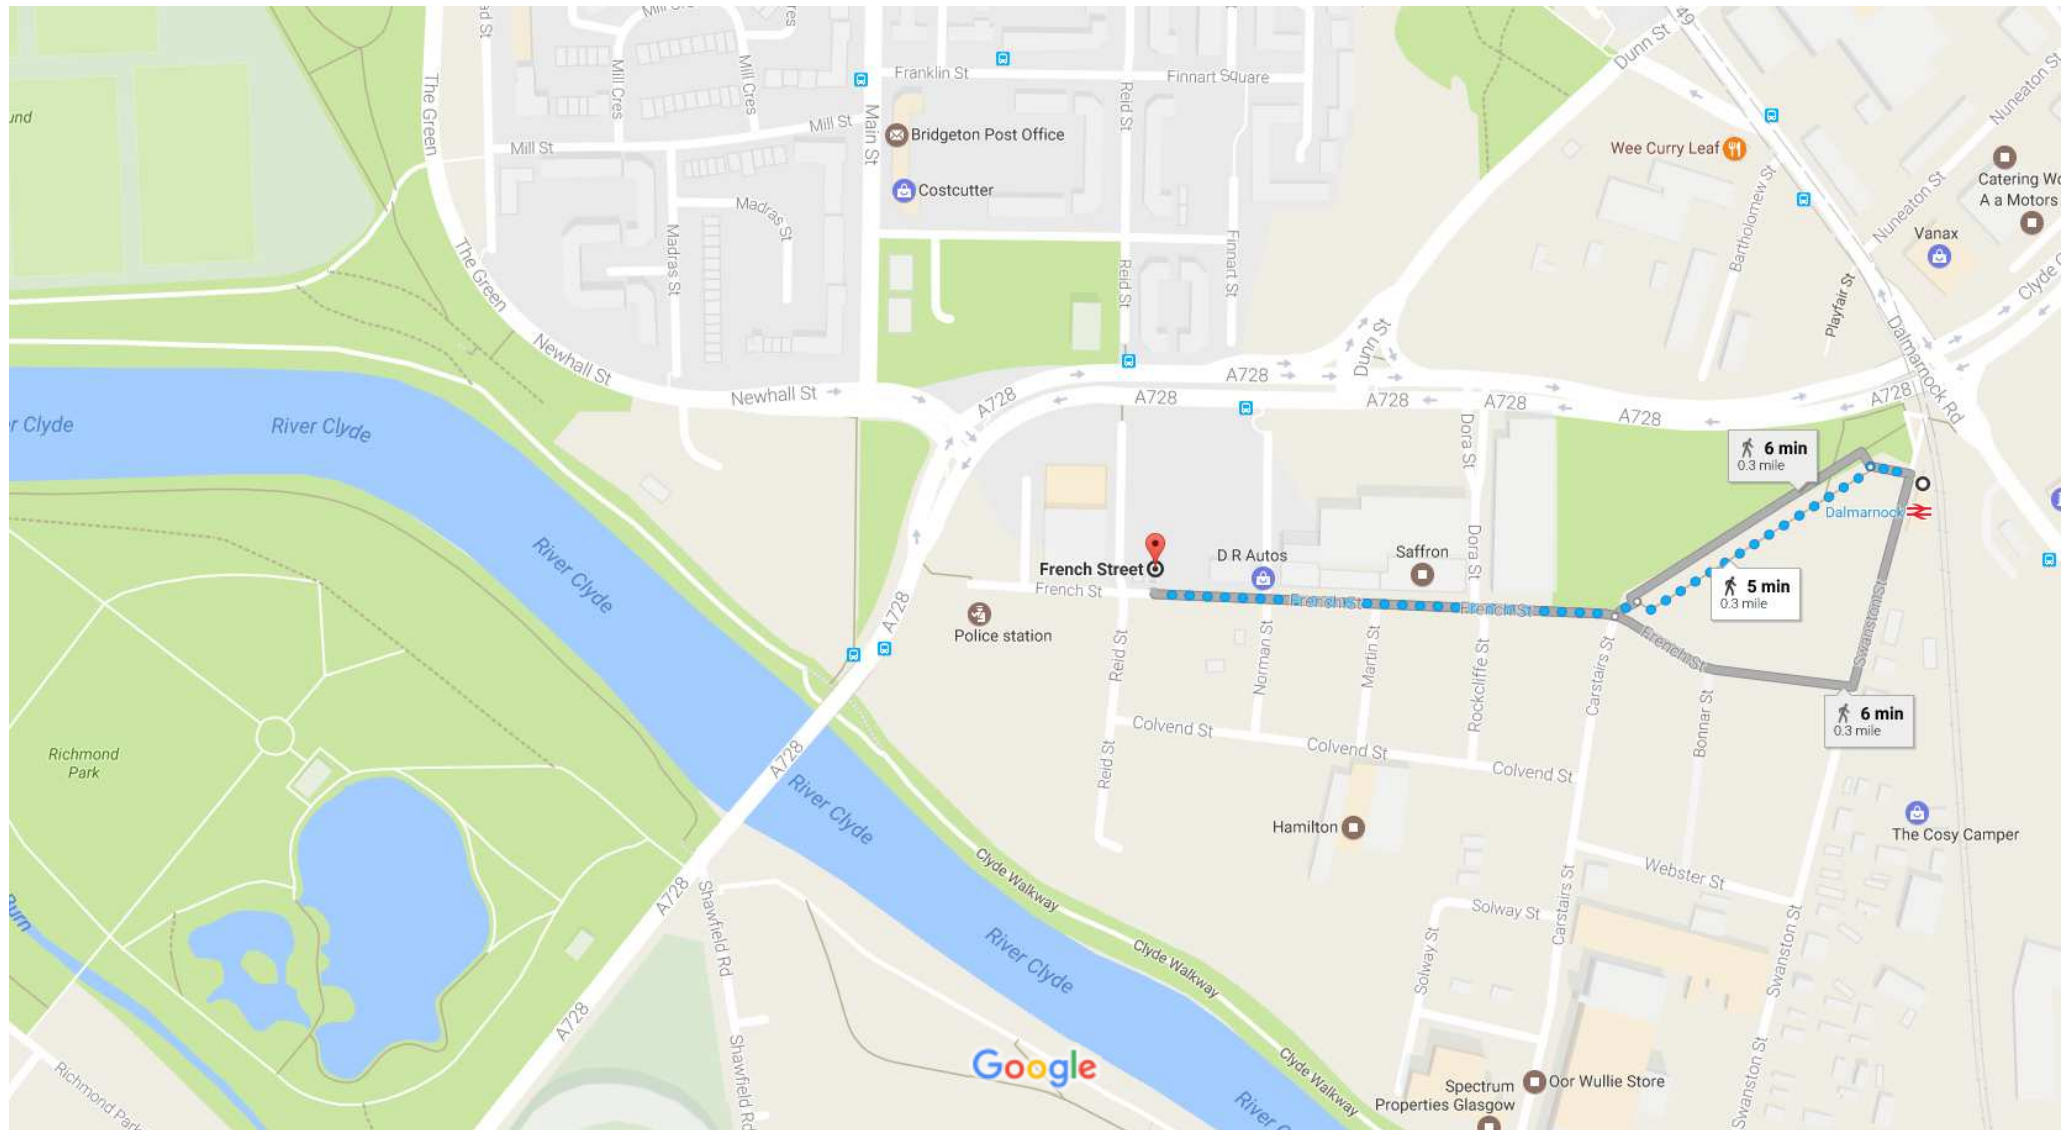

### Dalmarnock Railway Station, Swanston Street, Glasgow to Glasgow, Glasgow City G40 4EH

Walk 0.3 mile, 5 min

Walk from Dalmarnock Train Station to the OVRO to book or attend your police registration appointment.

Map data ©2017 Google 50 m

via French St

5 min

0.3 mile

via French St

6 min

0.3 mile

via Swanston St and French St