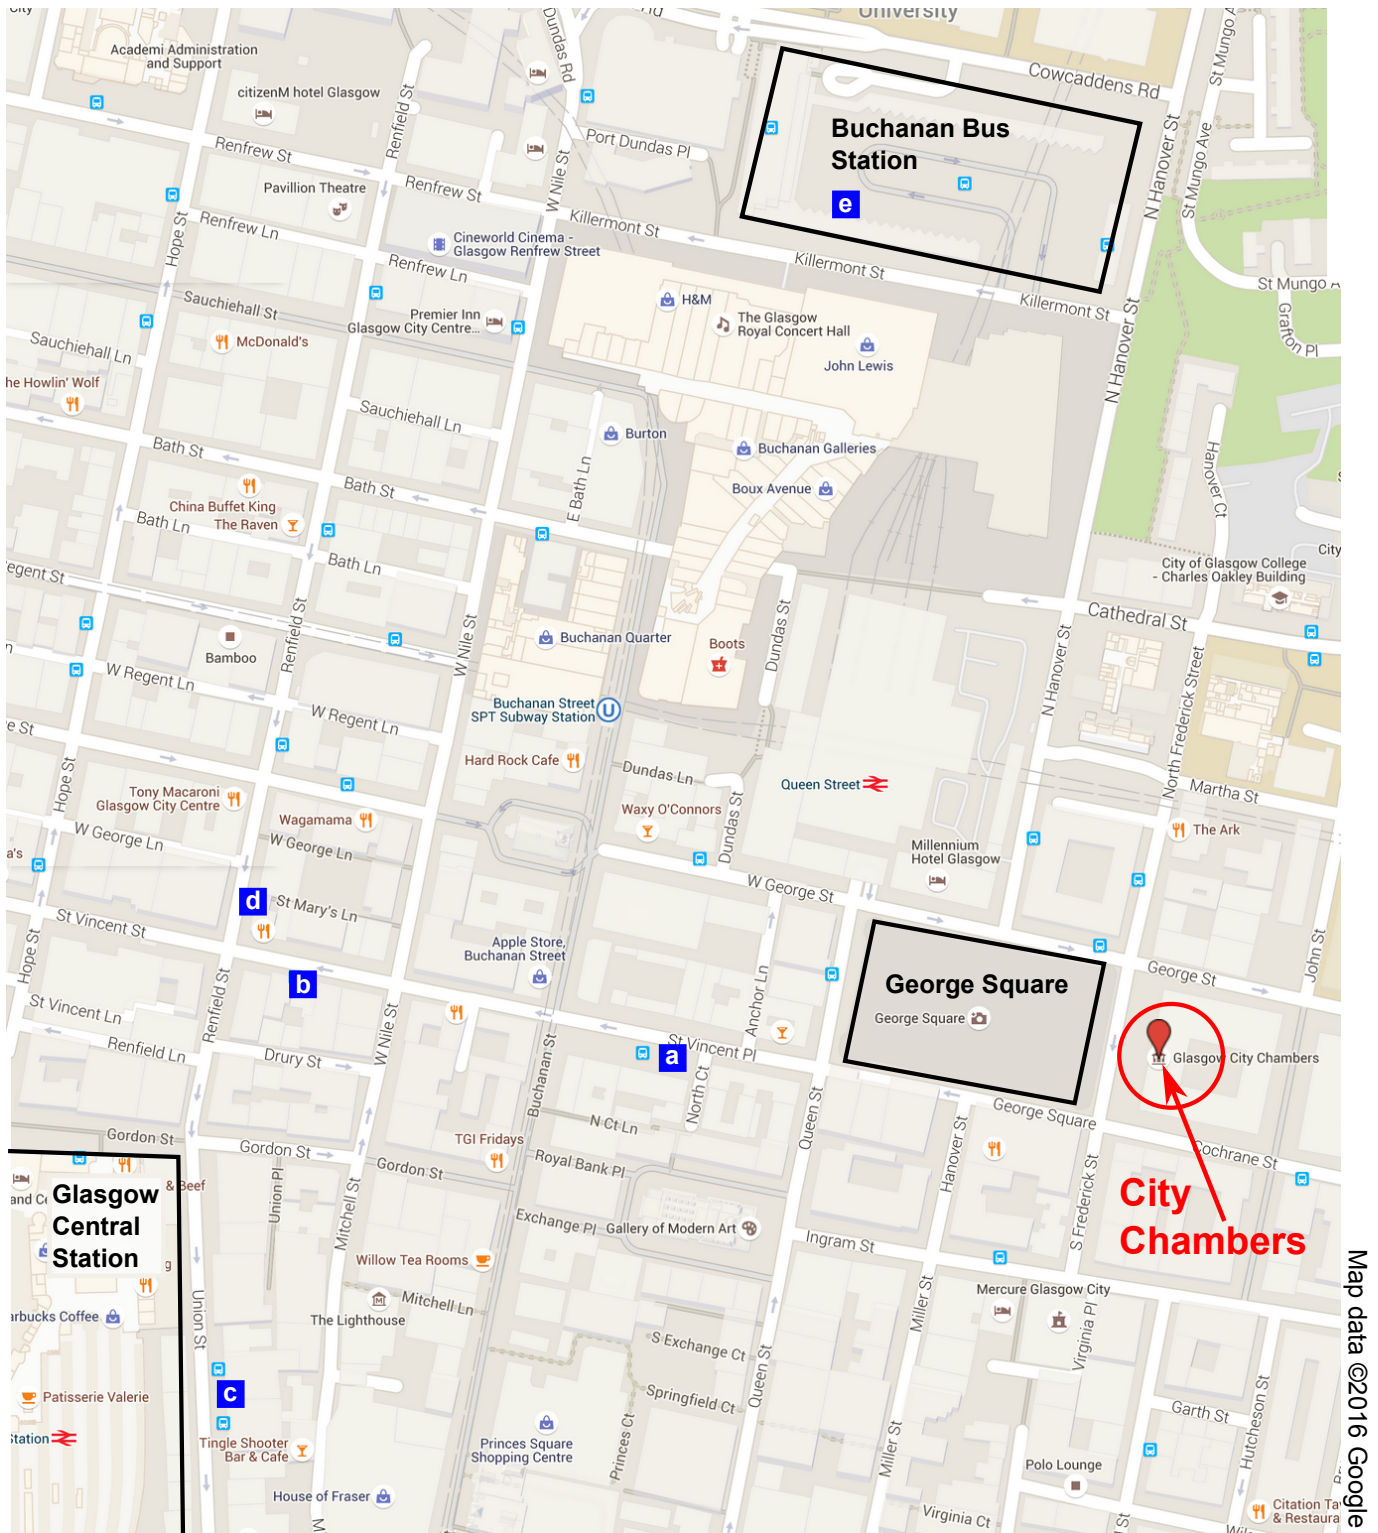

Glasgow city centre map

Map data ©2016 Google

○ City Chambers
location of Civic Reception hosted by Lord Provost (Monday 6:15pm) - enter from George Square

- a** Subway replacement bus stop for Buchanan Street subway station (Inner Circle)
- b** Subway replacement bus stop for Buchanan Street subway station (Outer Circle)
- c** Bus stops for First bus lines 3, 4, 4A and 6 on Union Street (close to Glasgow Central railway station)
- d** Bus stop for First bus line 2 on Renfield Street (close to Glasgow Central railway station)
- e** Buchanan Bus Station - First bus 77 terminates here