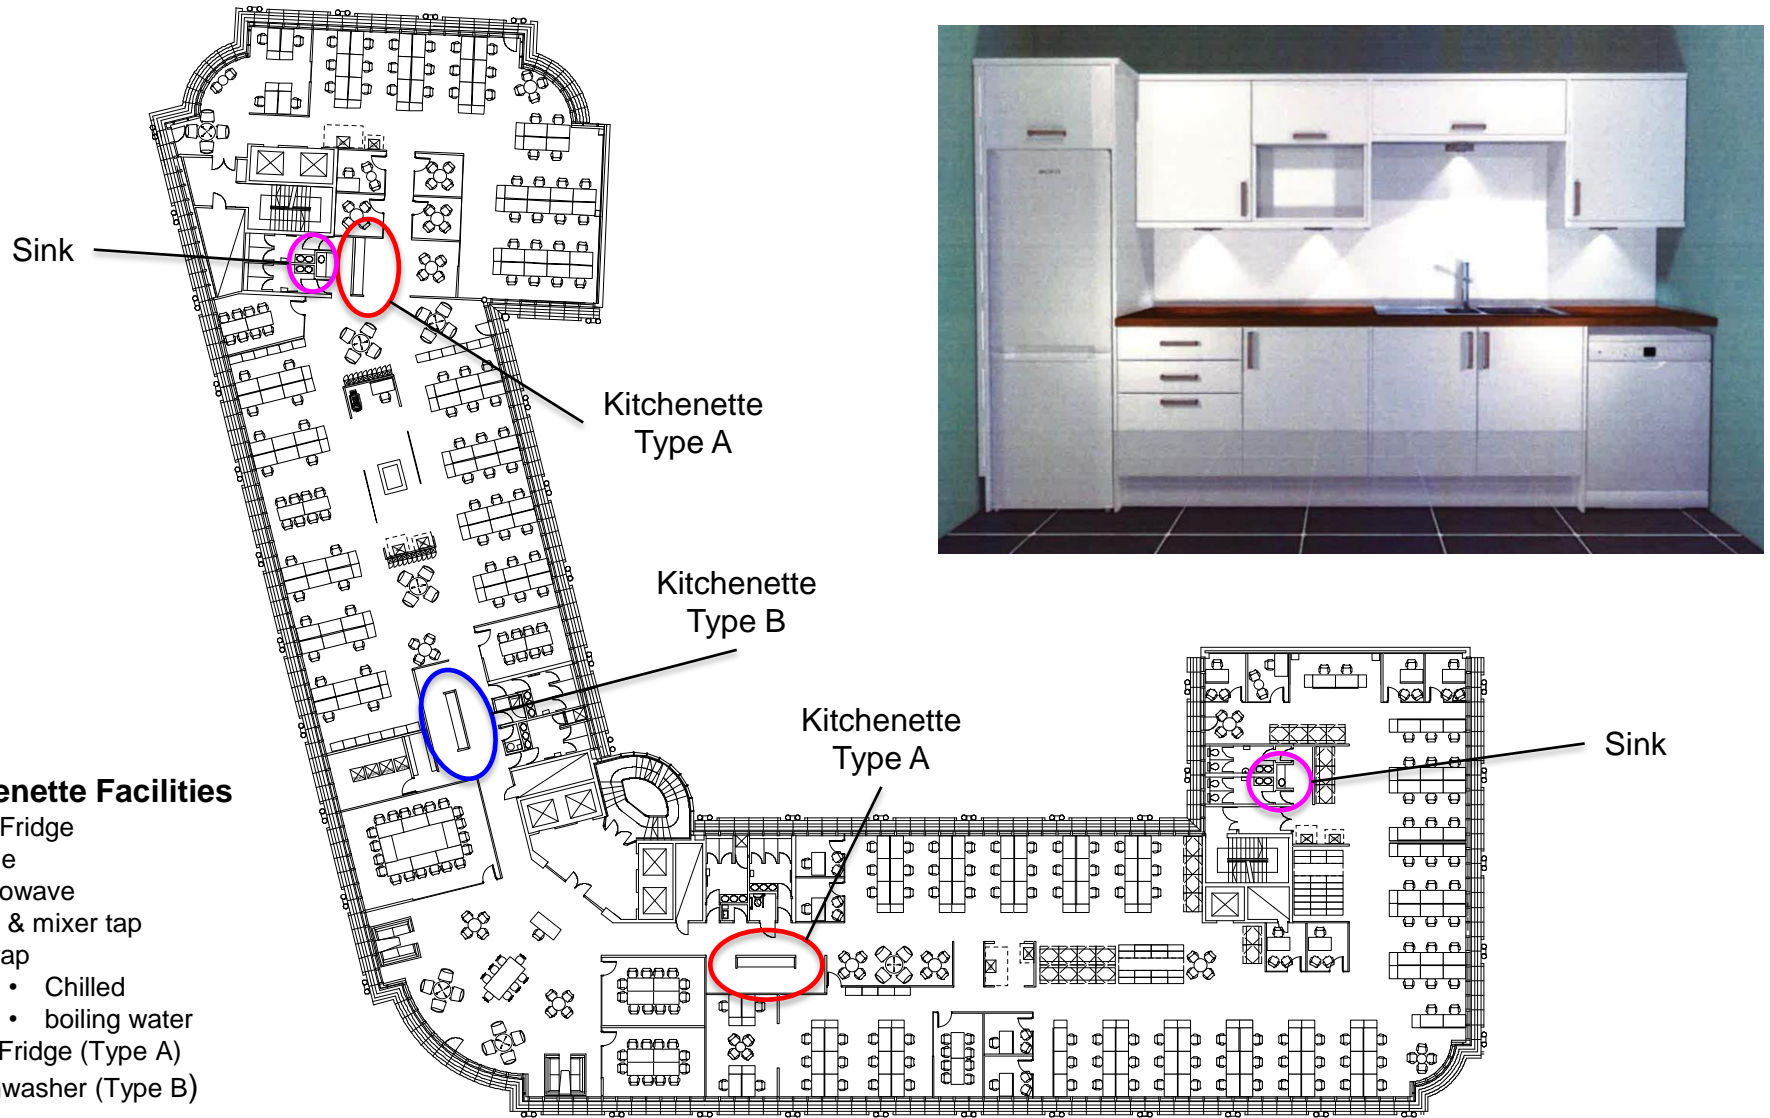

University of Glasgow

Tay House

Design Scheme

staff presentation

Tay House

Kitchenette Facilities

- Tall Fridge
- Kettle
- Microwave
- Sink & mixer tap
- Zip tap
 - Chilled
 - boiling water
- Bar Fridge (Type A)
- Dishwasher (Type B)

Freeway bench
Desking system

1 / 2 / 3 / 4 / 6 / 8 person pods

Meeting chairs

Gilbert
Low armchair

Gilbert
High armchair

Arny Adytum
Sofa booth

Piu
Side chair

Erin
Side chair