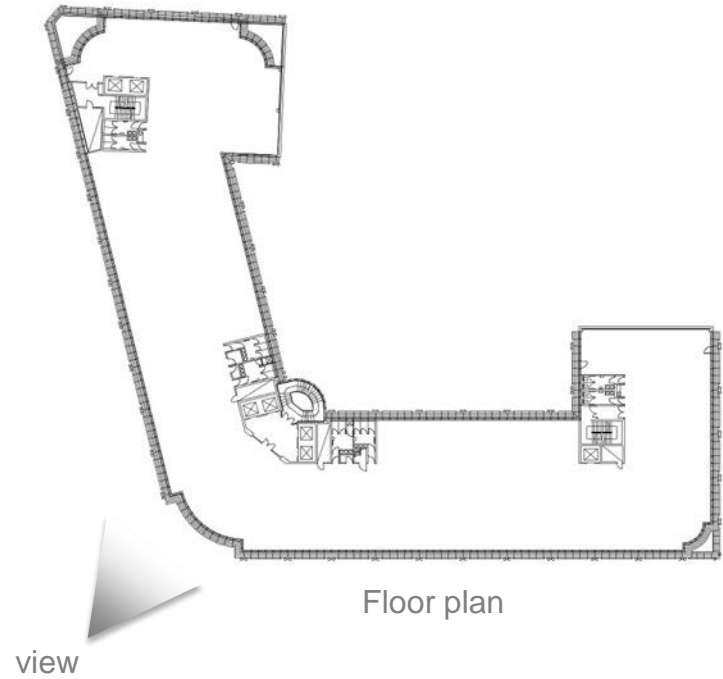

University of Glasgow

Tay House

Design Scheme

staff presentation

Tay House

Kitchenette Facilities

- Tall Fridge
- Kettle
- Microwave
- Sink & mixer tap
- Zip tap
 - Chilled
 - boiling water
- Bar Fridge (Type A)
- Dishwasher (Type B)

Freeway bench
Desking system

1 / 2 / 3 / 4 / 6 / 8 person pods

Meeting chairs

Gilbert
Low armchair

Gilbert
High armchair

Arny Adytum
Sofa booth

Piu
Side chair

Erin
Side chair