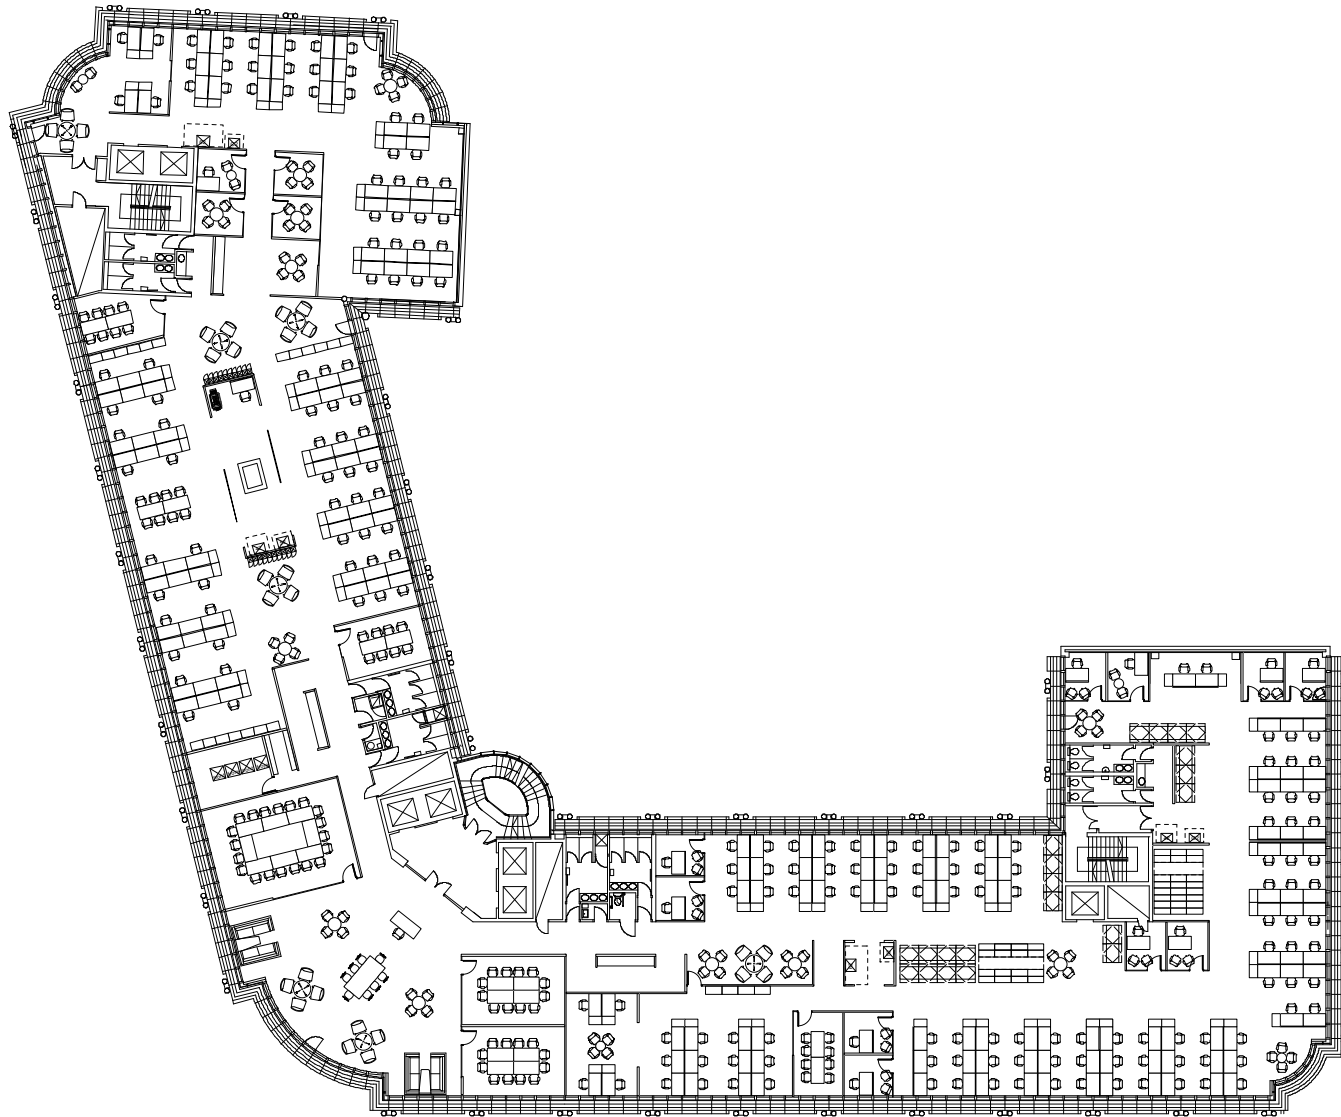

University of Glasgow

Tay House

Design Scheme

staff presentation

Tay House

Kitchenette Facilities

- Tall Fridge
- Kettle
- Microwave
- Sink & mixer tap
- Zip tap
 - Chilled
 - boiling water
- Bar Fridge (Type A)
- Dishwasher (Type B)

Freeway bench
Desking system

1 / 2 / 3 / 4 / 6 / 8 person pods

Meeting chairs

Gilbert
Low armchair

Gilbert
High armchair

Arny Adytum
Sofa booth

Piu
Side chair

Erin
Side chair