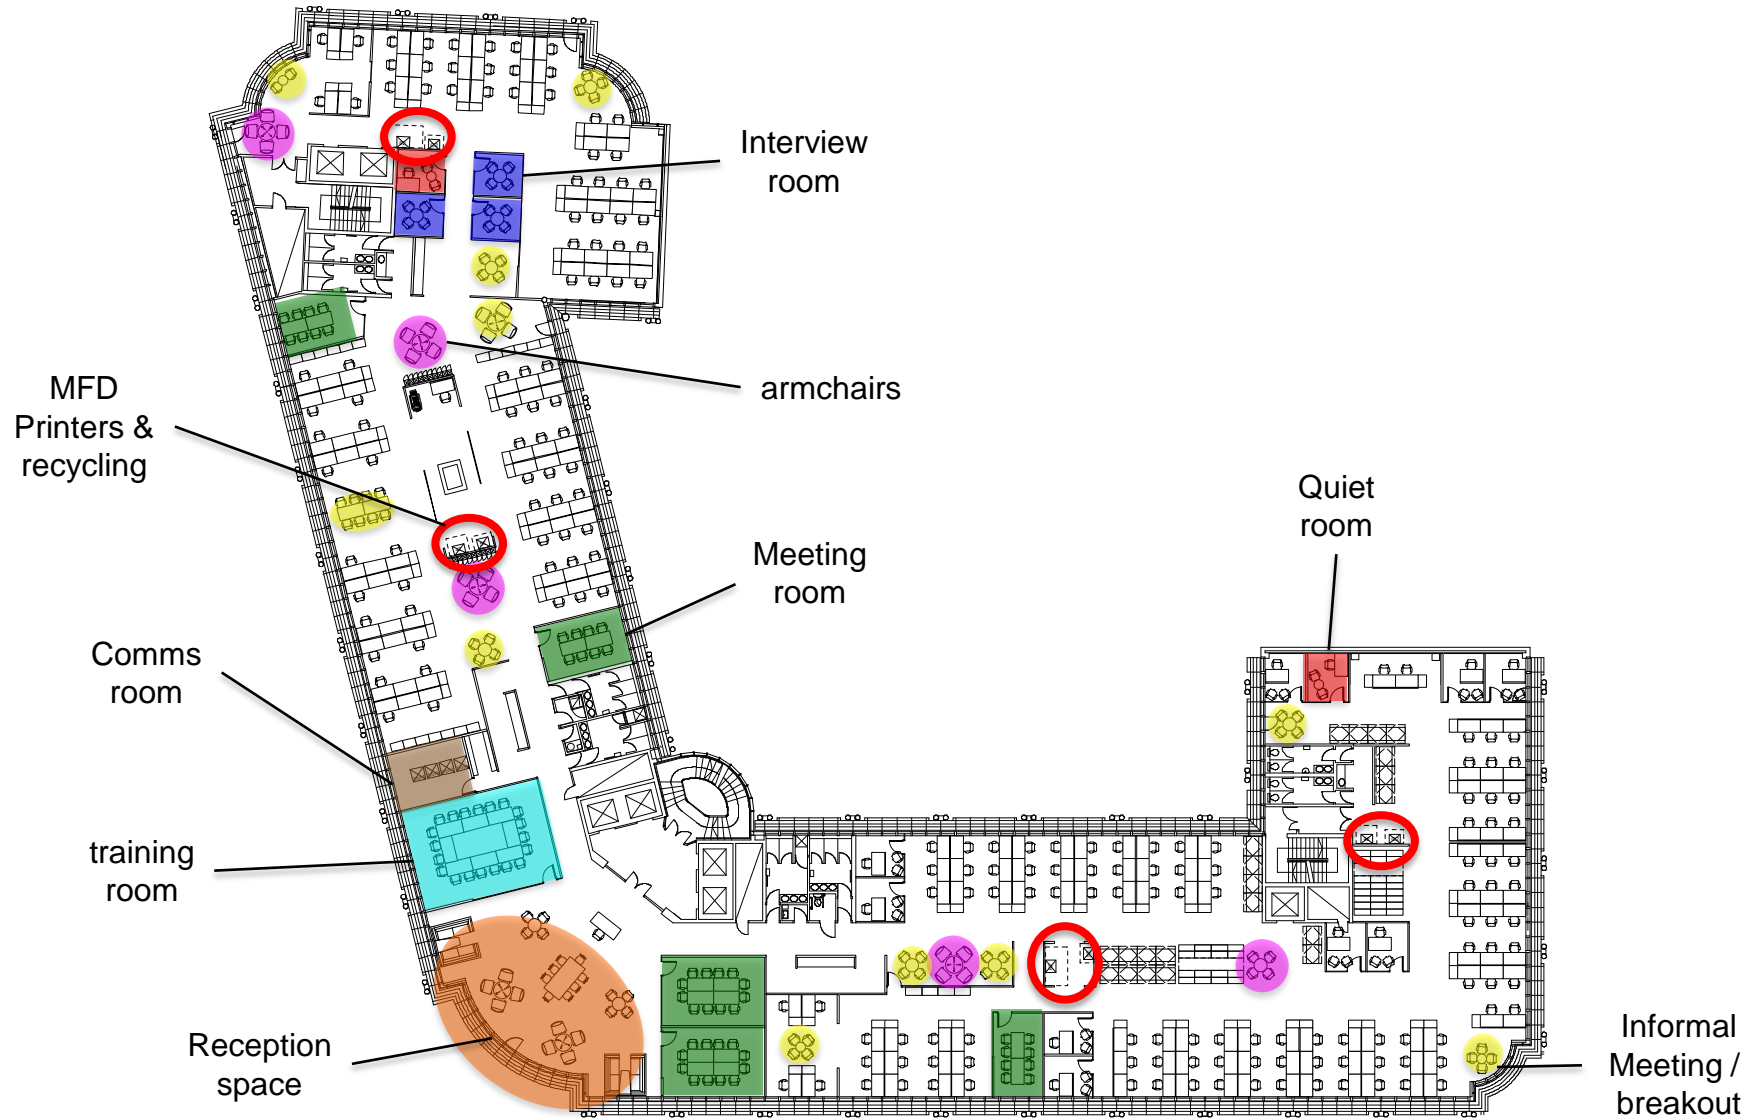

University of Glasgow

Tay House

Design Scheme

staff presentation

Tay House

Kitchenette Facilities

- Tall Fridge
- Kettle
- Microwave
- Sink & mixer tap
- Zip tap
 - Chilled
 - boiling water
- Bar Fridge (Type A)
- Dishwasher (Type B)

Freeway bench
Desking system

1 / 2 / 3 / 4 / 6 / 8 person pods

Meeting chairs

Gilbert
Low armchair

Gilbert
High armchair

Arny Adytum
Sofa booth

Piu
Side chair

Erin
Side chair