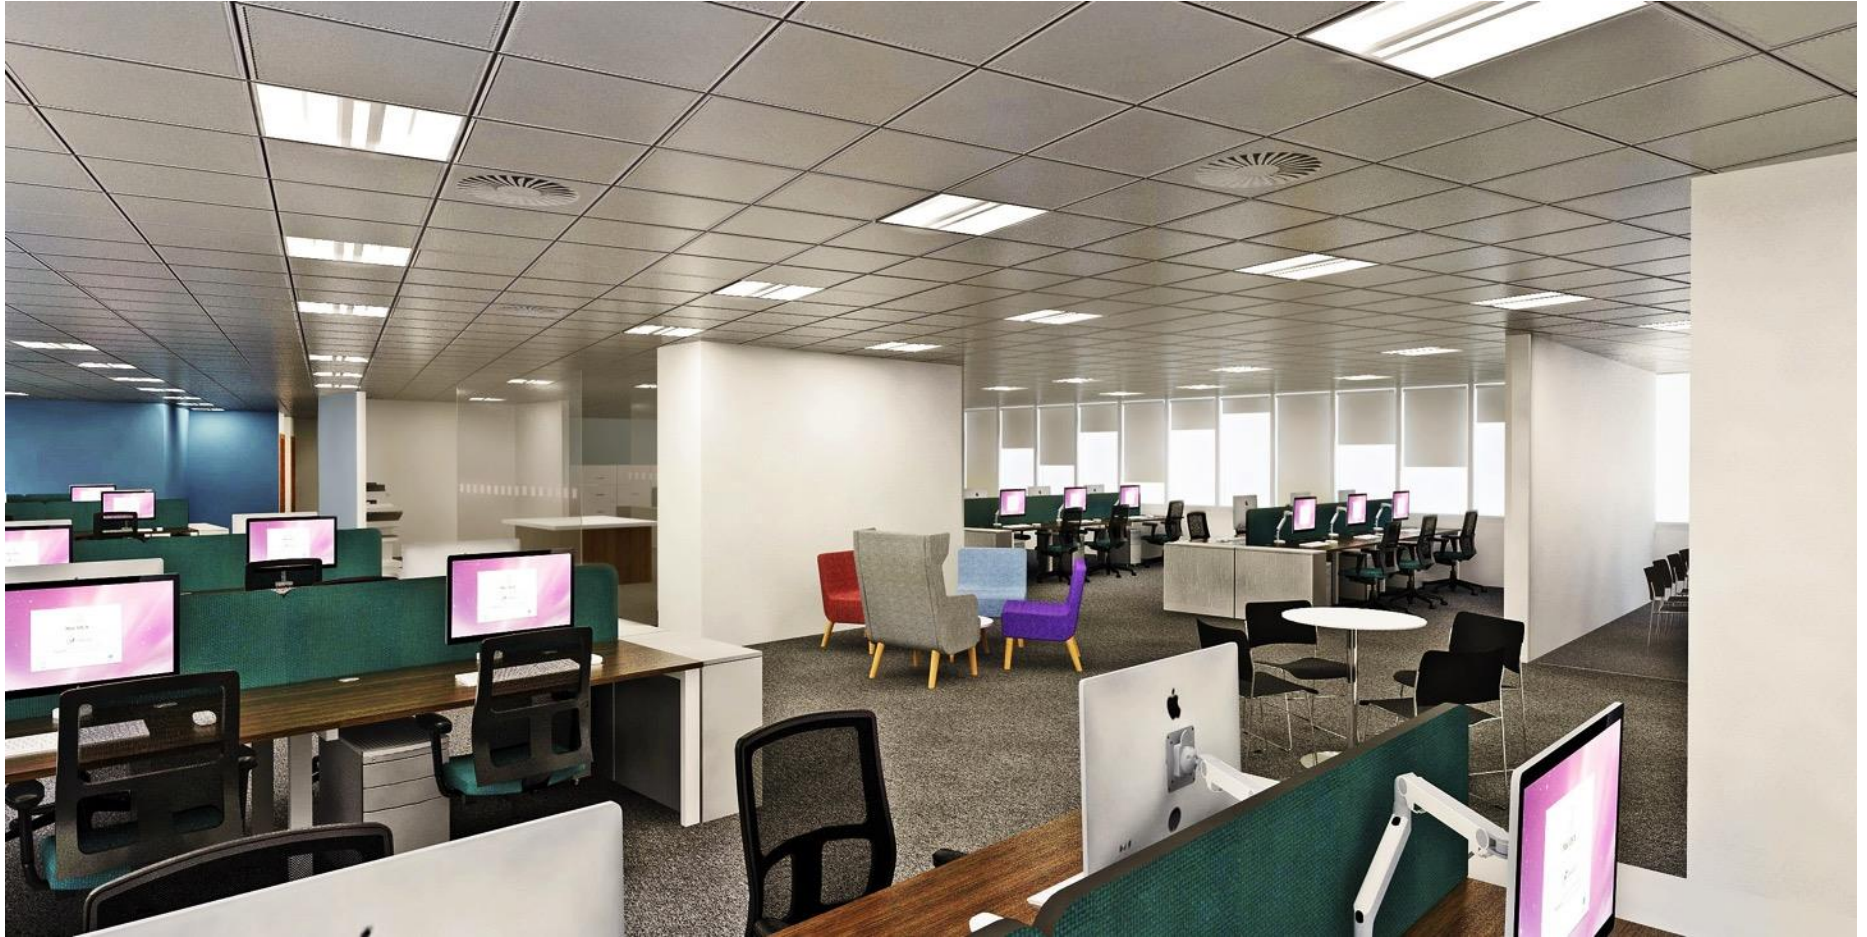

University of Glasgow

Tay House

Design Scheme

staff presentation

Tay House

Kitchenette Facilities

- Tall Fridge
- Kettle
- Microwave
- Sink & mixer tap
- Zip tap
 - Chilled
 - boiling water
- Bar Fridge (Type A)
- Dishwasher (Type B)