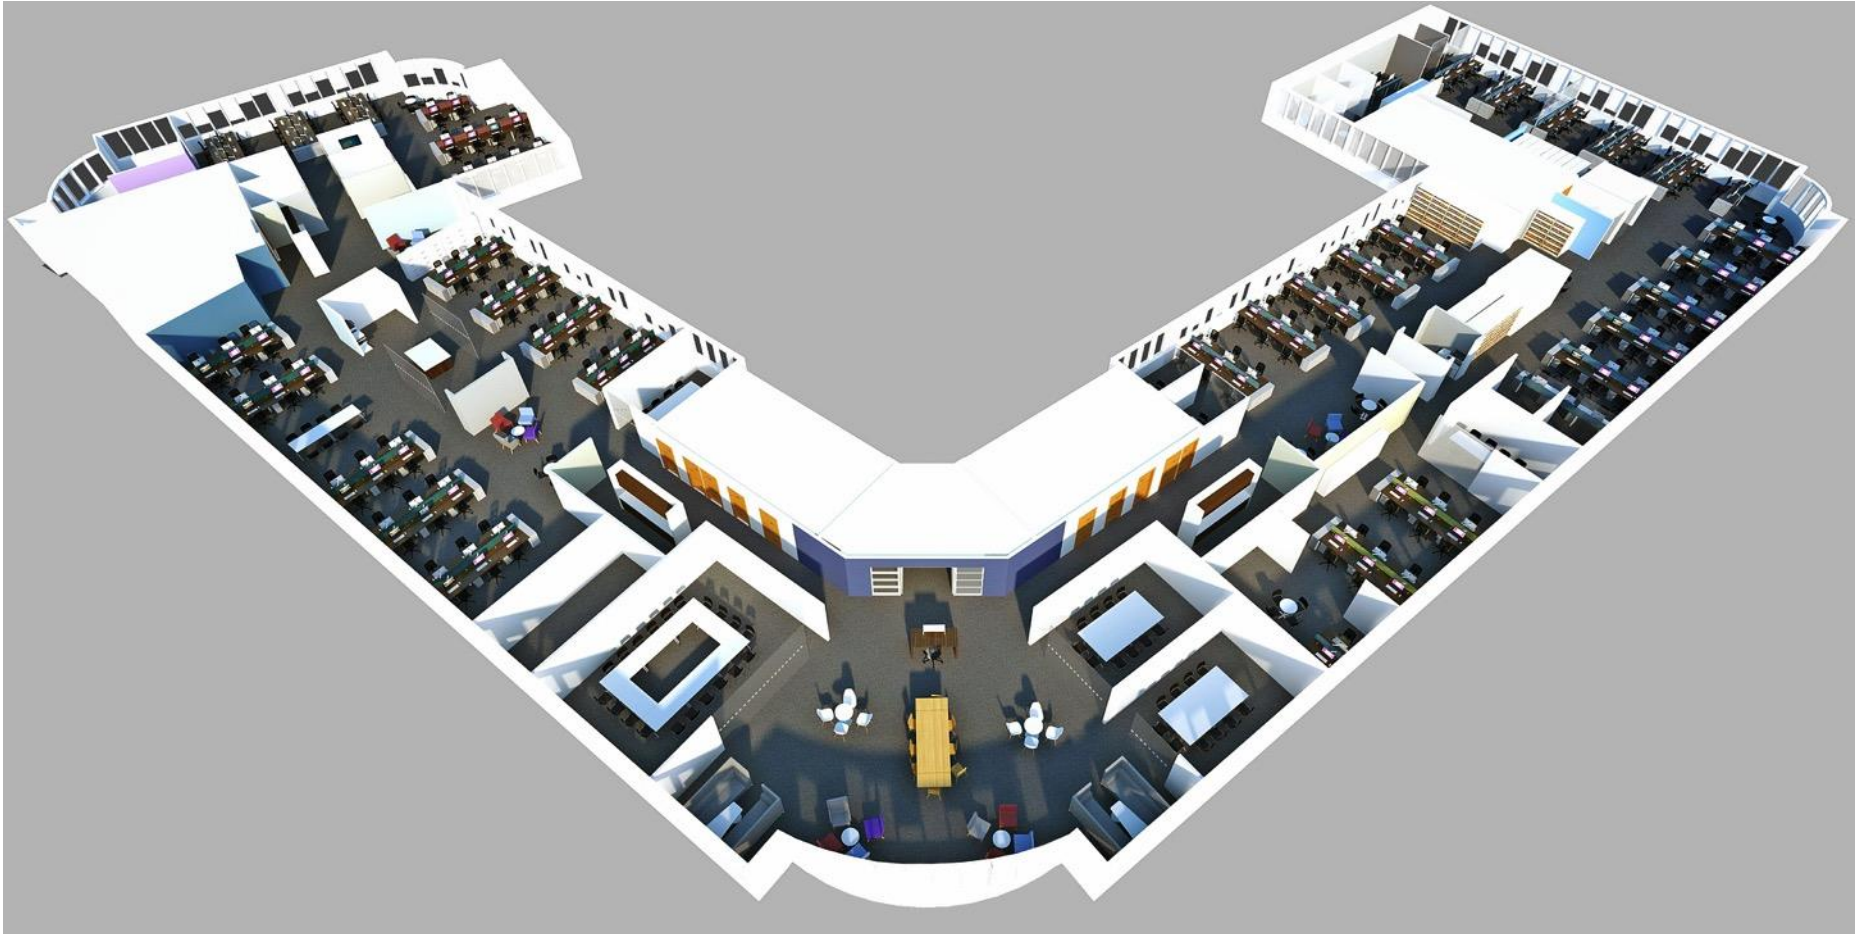

University of Glasgow

Tay House

Design Scheme

staff presentation

Tay House

Kitchenette Facilities

- Tall Fridge
- Kettle
- Microwave
- Sink & mixer tap
- Zip tap
 - Chilled
 - boiling water
- Bar Fridge (Type A)
- Dishwasher (Type B)

Freeway bench
Desking system

1 / 2 / 3 / 4 / 6 / 8 person pods

Meeting chairs

Gilbert
Low armchair

Gilbert
High armchair

Arny Adytum
Sofa booth

Piu
Side chair

Erin
Side chair