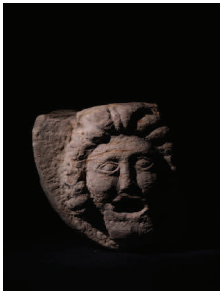

Press Images

All images are © The Hunterian, University of Glasgow 2011

Please contact Harriet Gaston Harriet.Gaston@glasgow.ac.uk to receive copies

1.