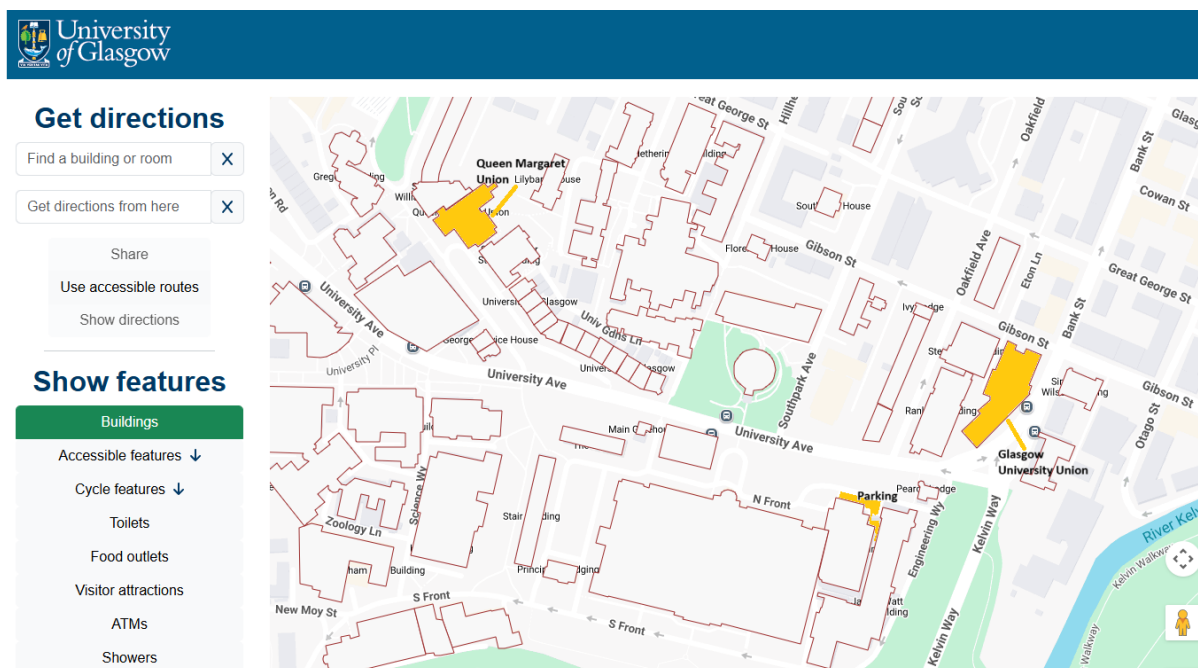

Subway: Hillhead and Kelvinbridge subway stations connect the city centre to the University: [Travel by subway and ticketing options](#).

Local trains: The nearest rail station is Partick, about one mile west of the University. It has an interchange with the subway and with bus services on Dumbarton Road

[Scotrail journey planner](#)

VISITING GLASGOW - GENERAL INFORMATION

Getting Around: All you need to know about getting around Glasgow on foot, bike, public or private transport can be found [here](#)

Things to Do: A list of local attractions to visit in your spare time can be found [here](#).

Useful to Know: What to expect in Glasgow including climate, currency, tipping, safety, health, shopping, and driving can be found [here](#).

Spatial Cognition Conference UofG Team:

Glasgow delegate enquiries: Claire Johnston & Anna Doyle

Glasgow Conference Chairs: Jack Parkinson & Quintin Cutts

Email: spatialreasoning@glasgow.ac.uk