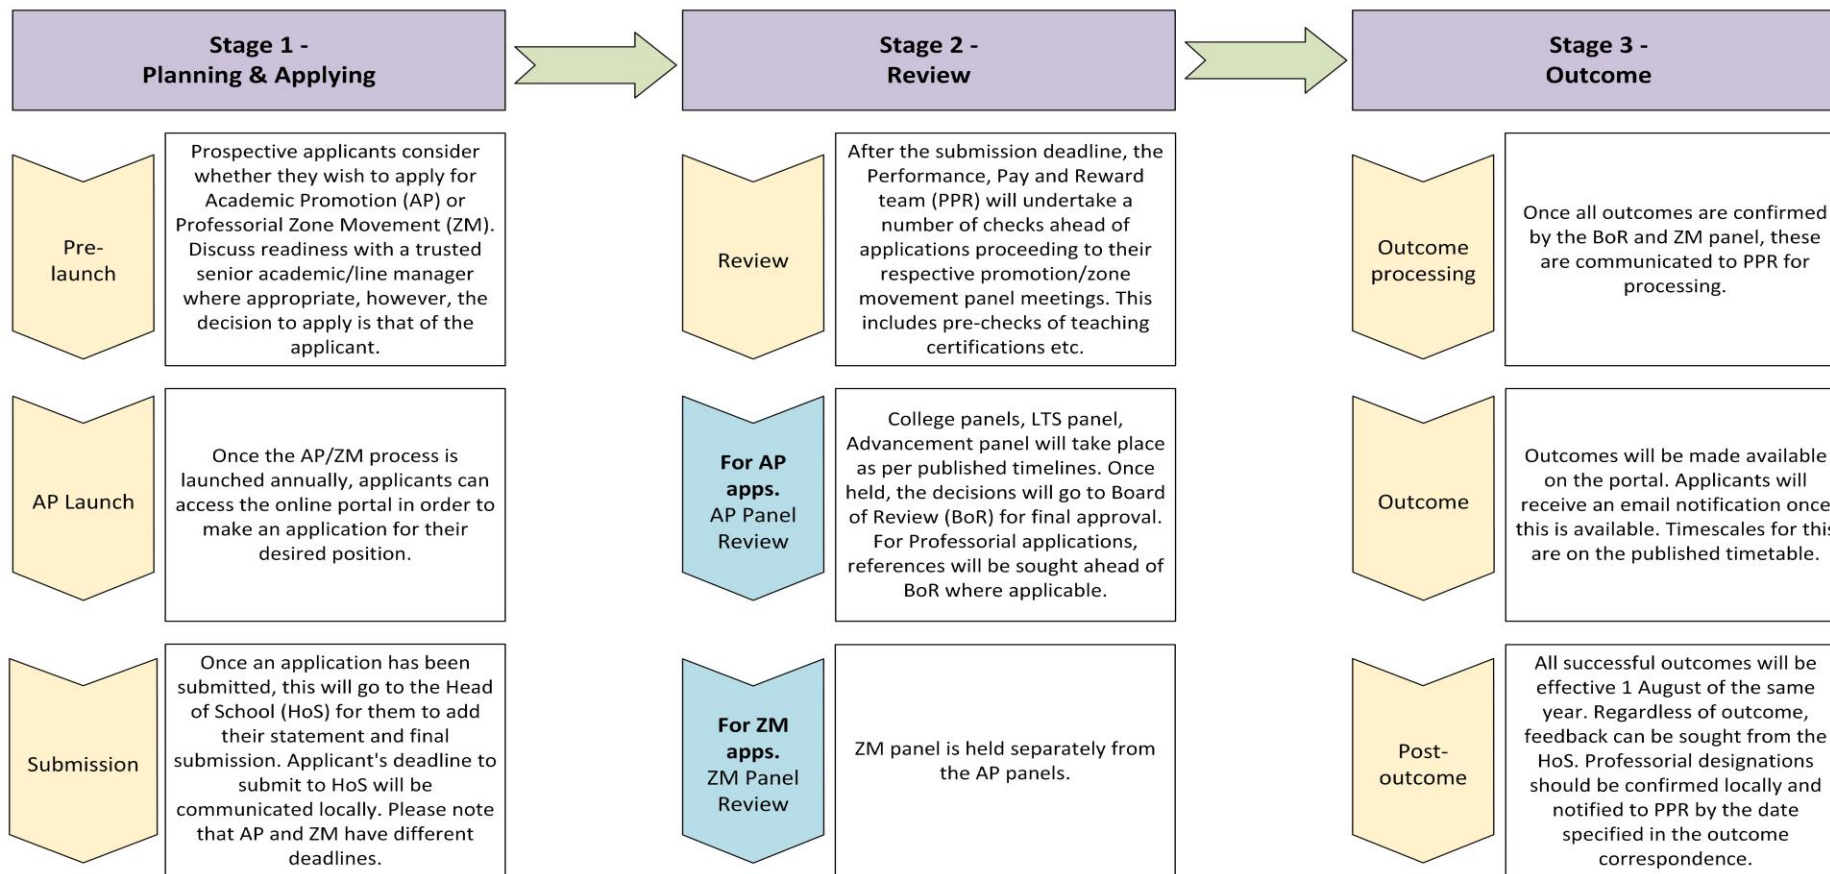

Academic Promotion/Professorial Zone Movement Application Journey

Please note that all applications for Academic Promotion and Zone Movement are processed through the University's Academic Promotion portal. For guidance on how to access the portal and how to utilise it, please access our system guidance note here - <https://www.gla.ac.uk/myglasgow/pod/all/pay/promotion/acpromotion/academicpromotions-toolkit/>

For further guidance on the contents of your application, please view the criteria for your desired position on the University webpages here - <https://www.gla.ac.uk/myglasgow/pod/all/pay/promotion/acpromotion/acadpromo/promotioncriteria/>