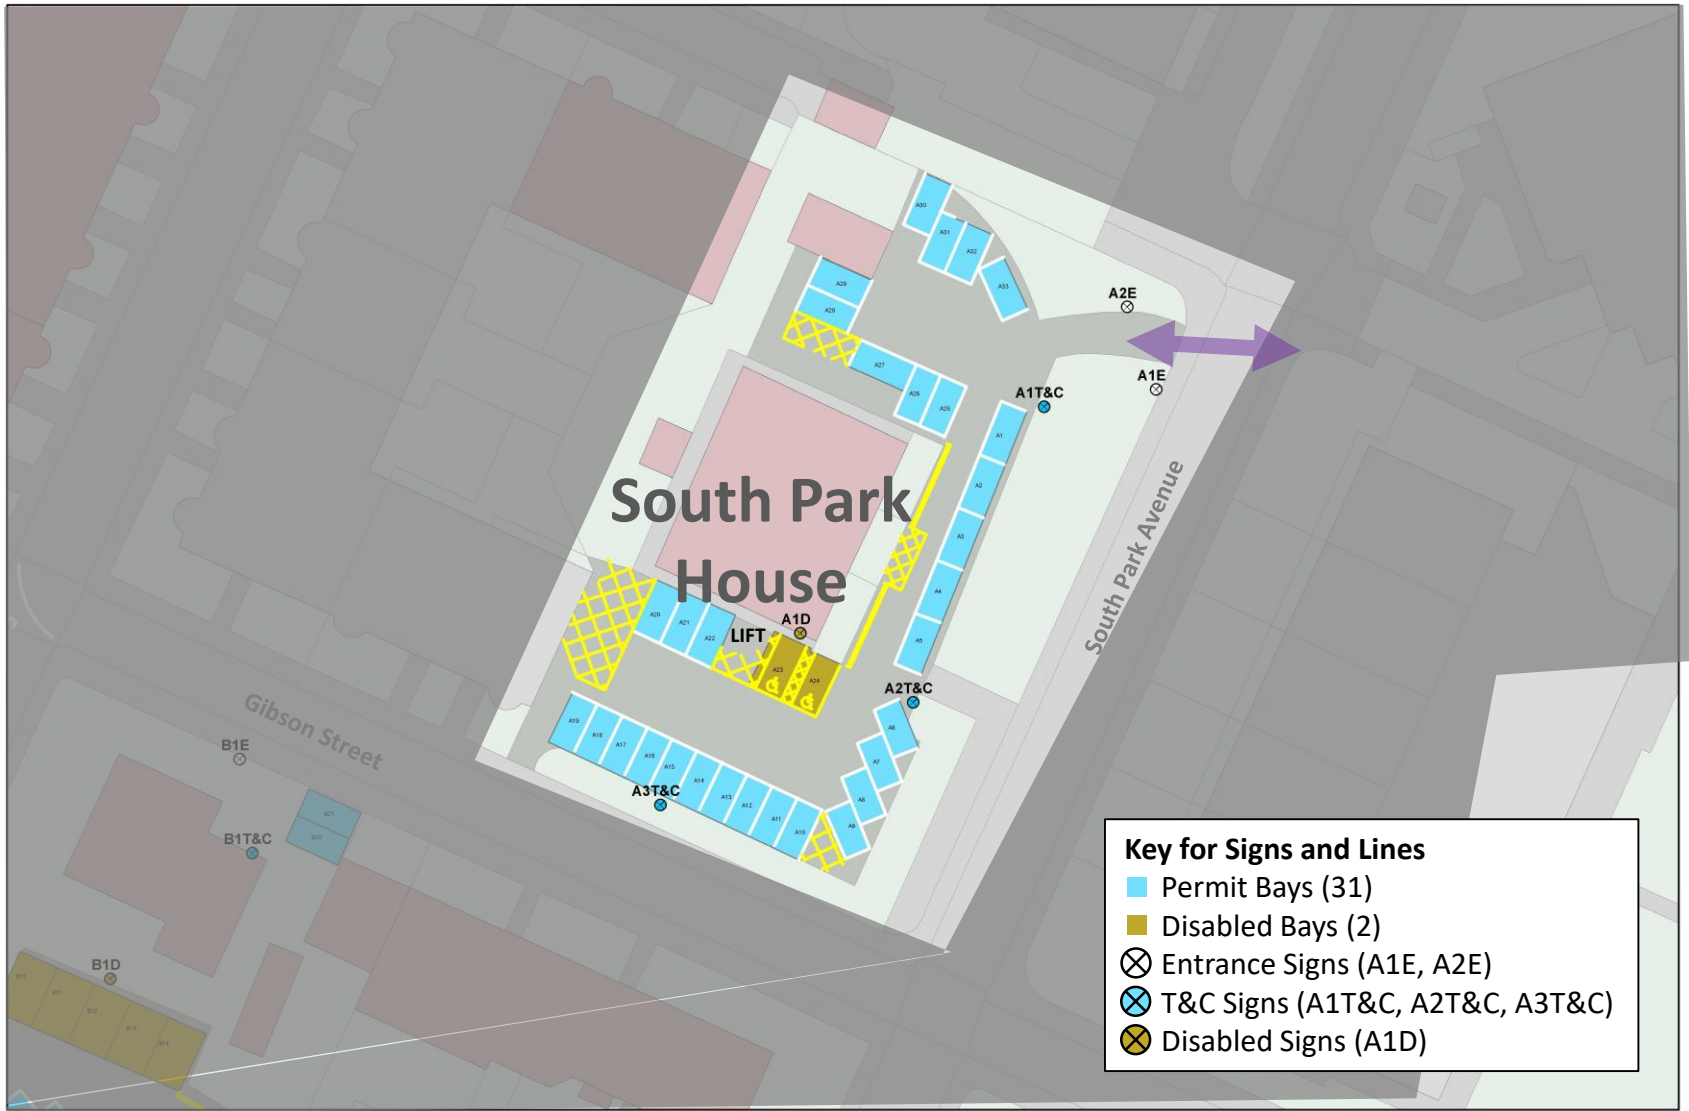

0 10 20 40 m

Title: A - South Park House

Version: 1.6

Date: 01/04/2019

Notes: