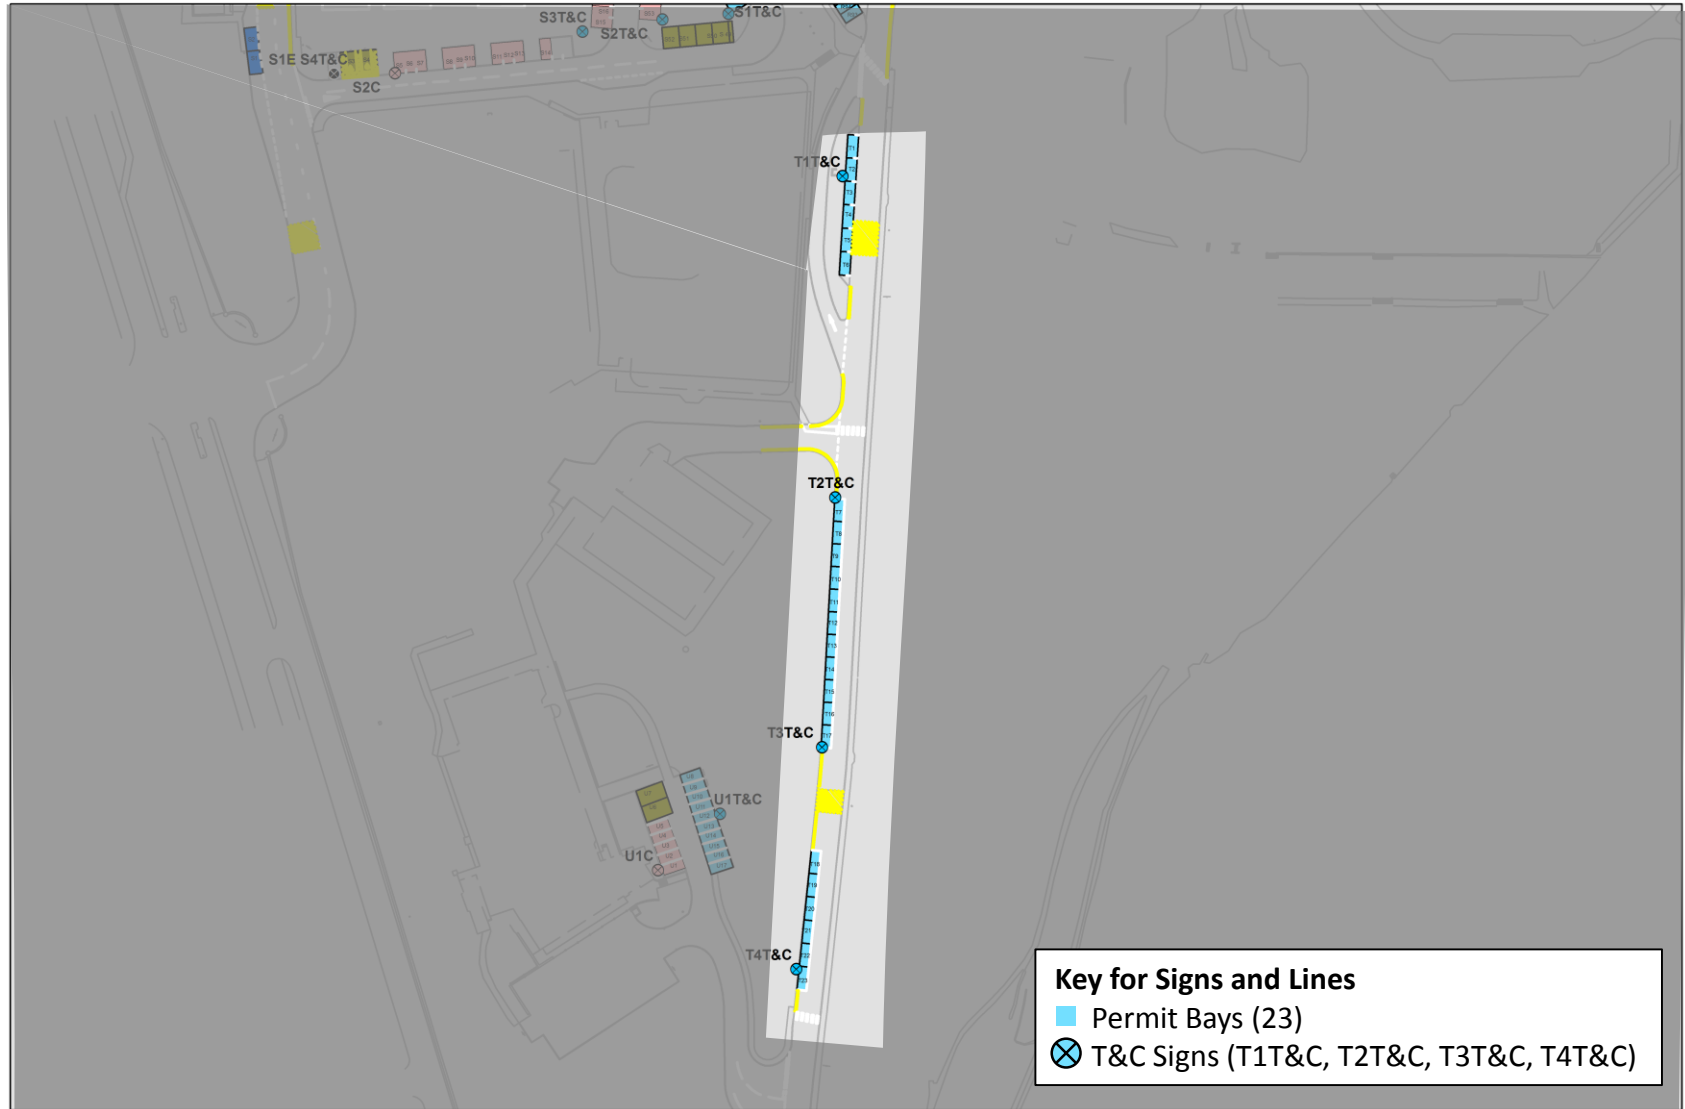

0 25 50 100 m

Key for Signs and Lines

- Permit Bays (23)
- T&C Signs (T1T&C, T2T&C, T3T&C, T4T&C)

Title:
T - Garscube Main Drive (North)

Version: 1.7
Date: 01/07/2019