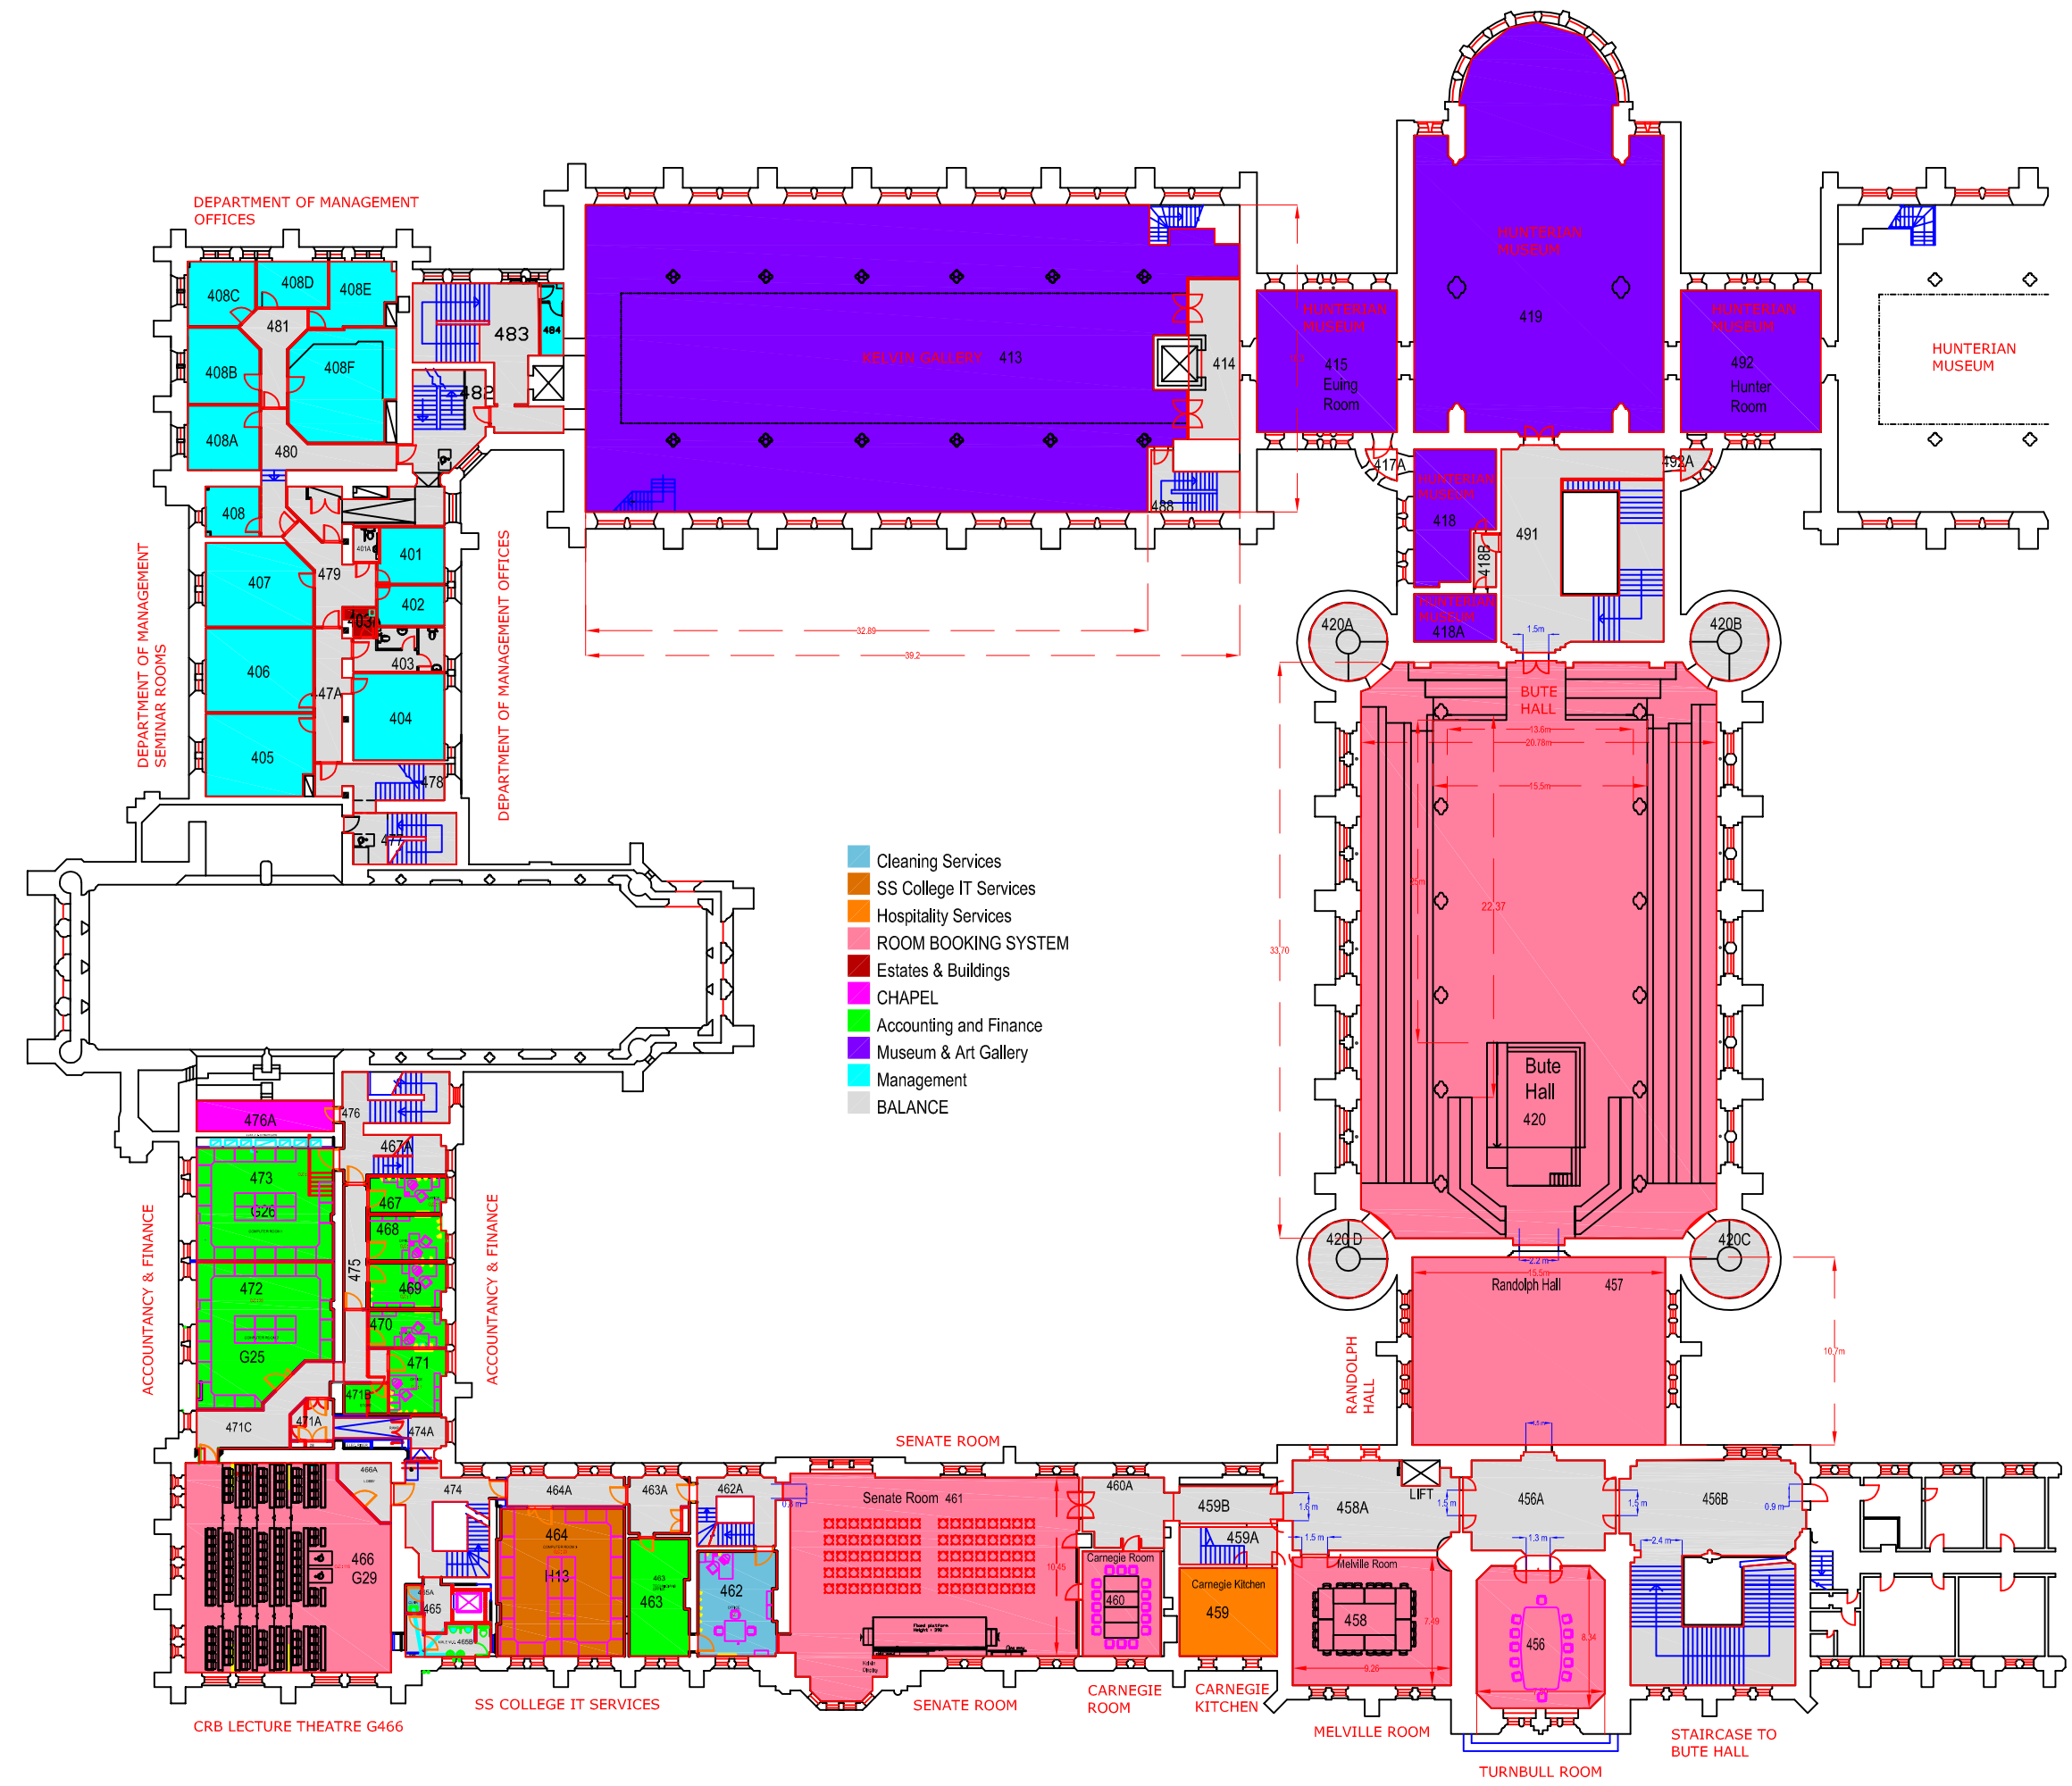

DO NOT SCALE FROM THIS DRAWING

Notes:

A	April 2007	Accountancy & Finance alterations-SD
	Date	Revisions

University of Glasgow | Estates & Buildings
University Ave
Glasgow
G12 8QQ
0141 339 8855/330 6000

JOB TITLE
Main Building

Drawing Title:
Level 4 West

Date	March 2002	Scale	1:200 at A1 size
Drawn		Checked	

Drawing No. **104 /04/West** Rev. **A**