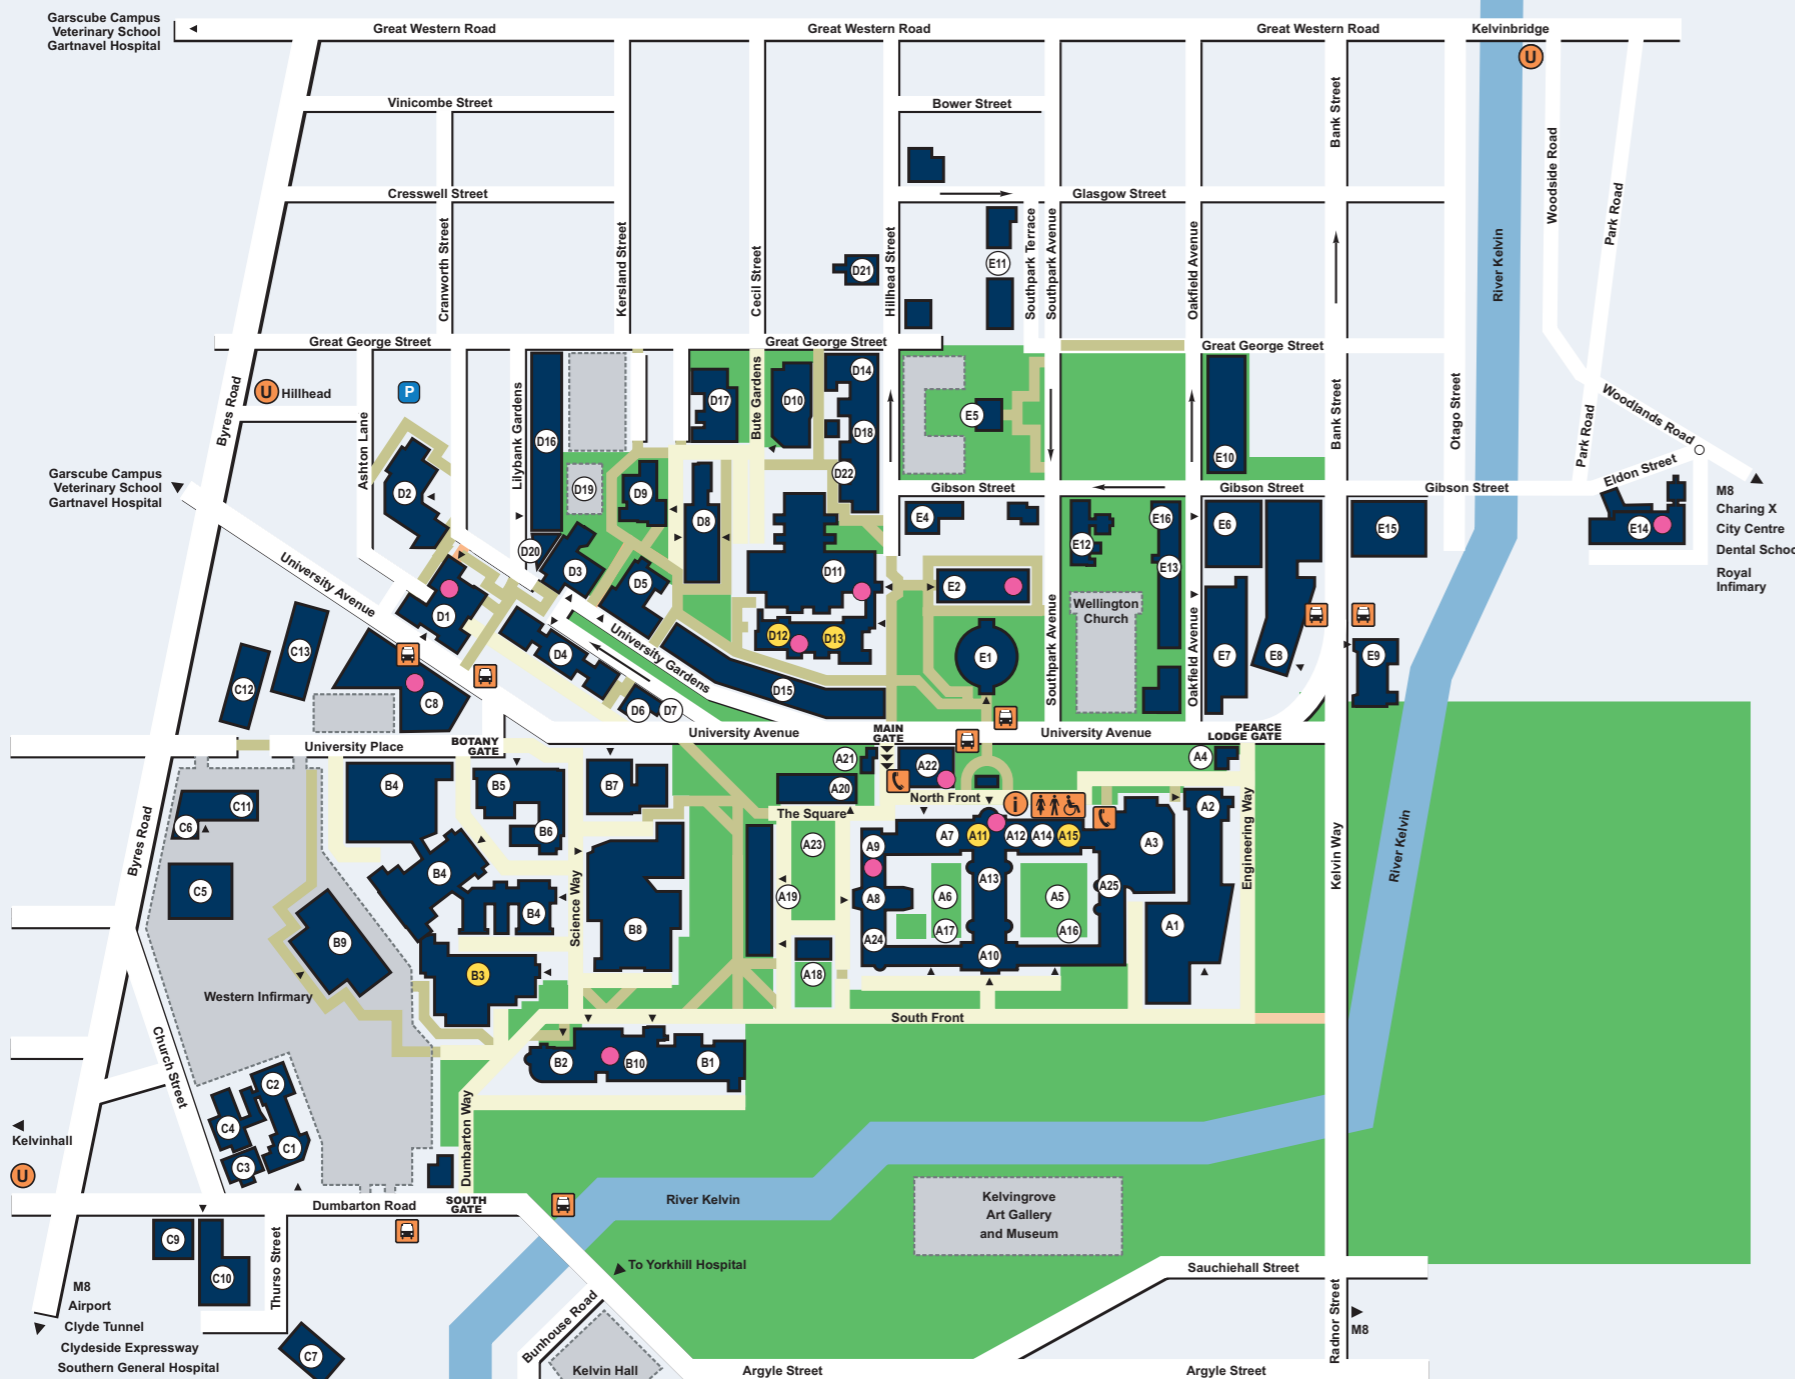

- Visitor attractions and buildings opened to the public**
-  Catering Facilities
 -  Visitor Centre
 -  Footpaths
 -  Underground
 -  Bus Stop
 -  Information
 -  Car Parking
 -  Telephones
 -  One Way Traffic
 -  Zoology Museum
 -  Hunterian Art Gallery
 -  The Mackintosh House
 -  Hunterian Museum
 -  Zoology Museum