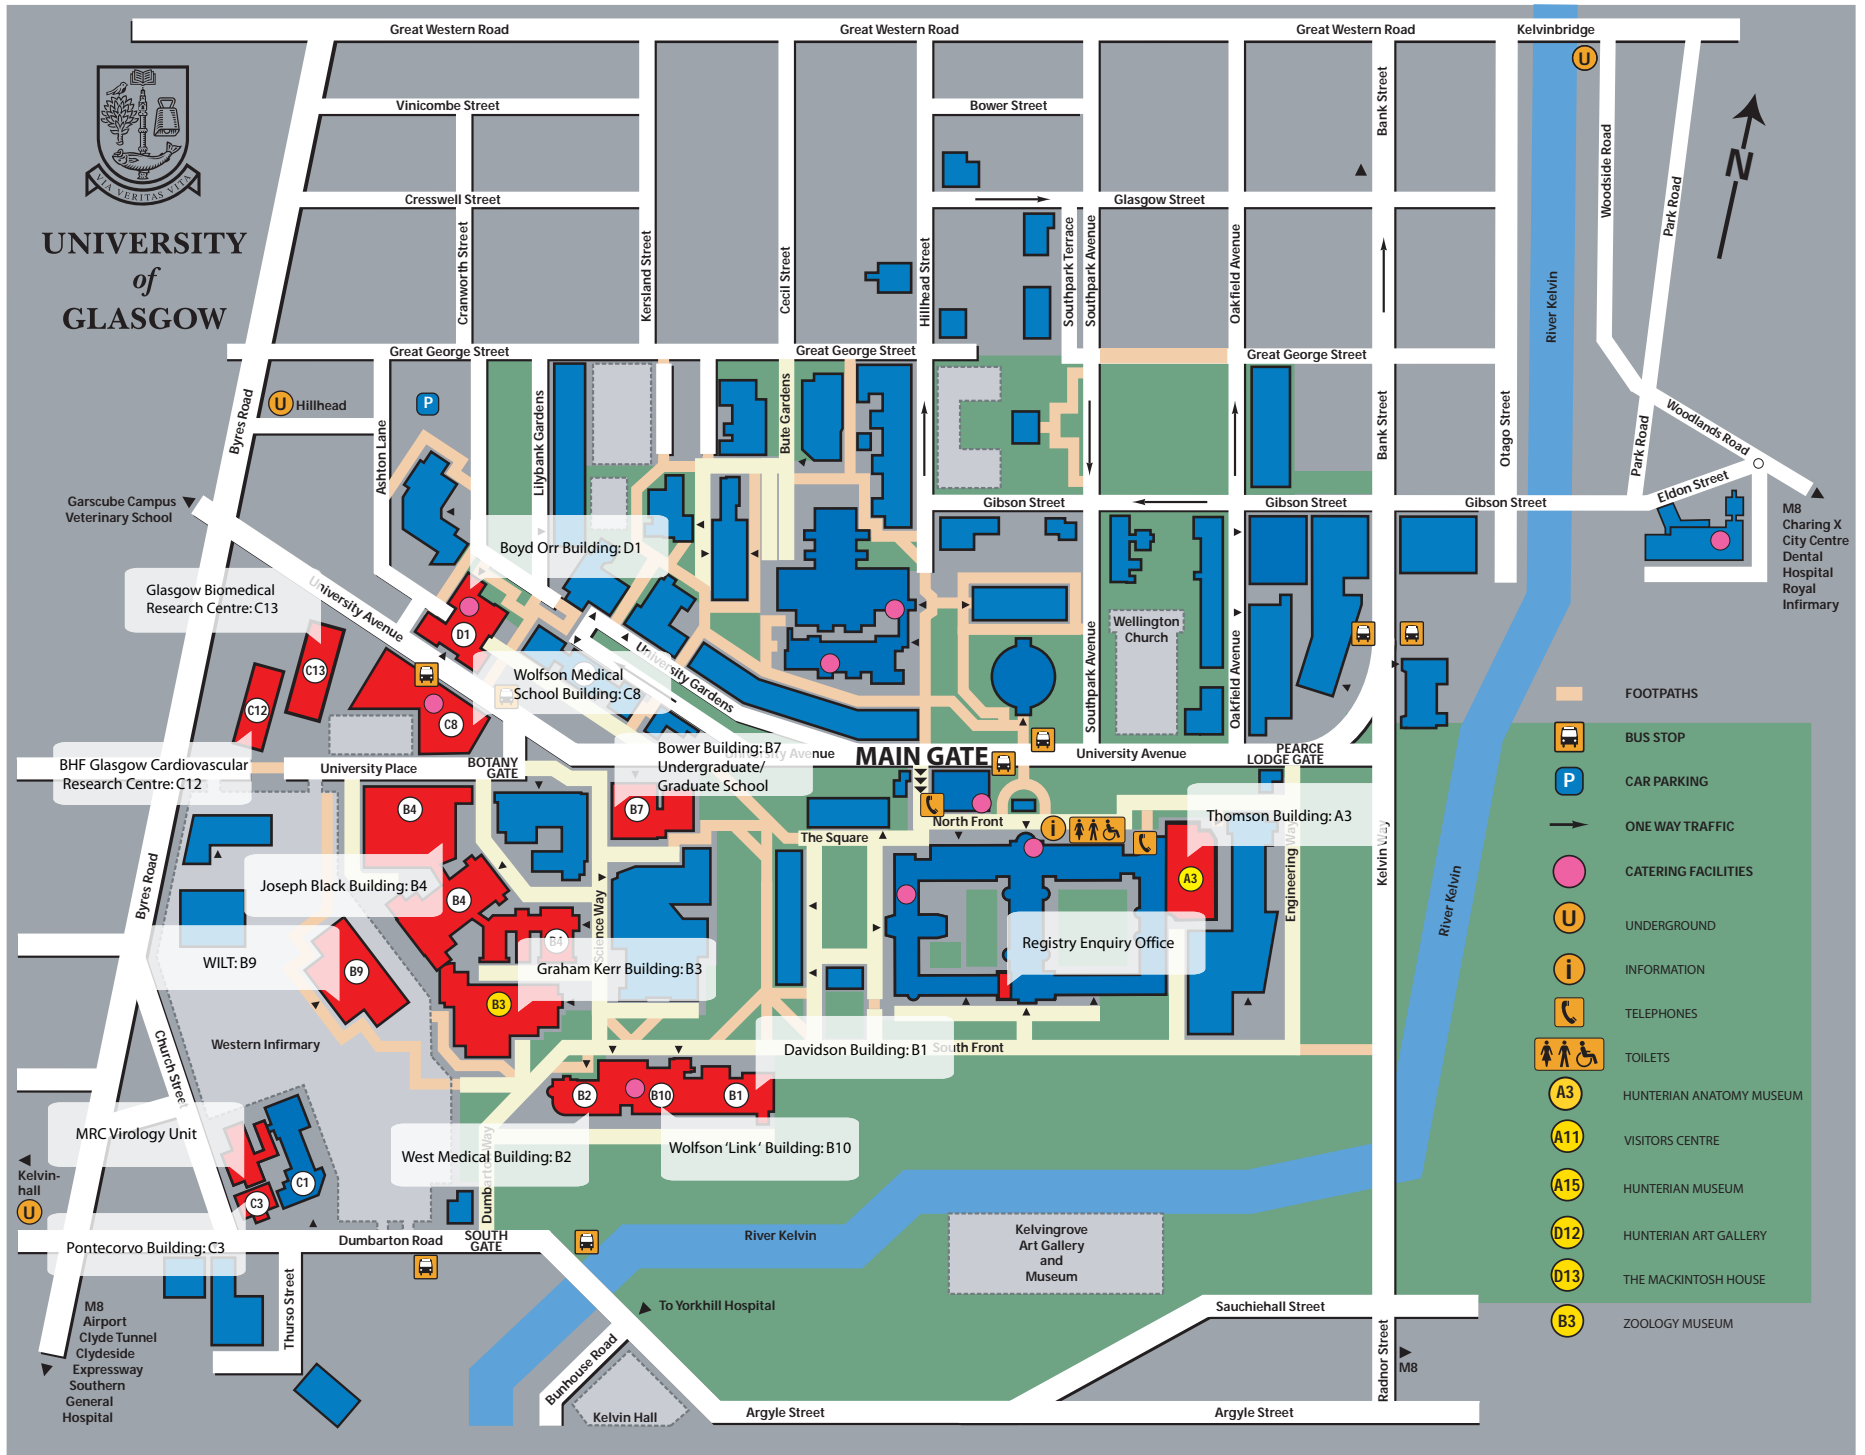

# UNIVERSITY of GLASGOW

- FOOTPATHS
- BUS STOP
- CAR PARKING
- ONE WAY TRAFFIC
- CATERING FACILITIES
- UNDERGROUND
- INFORMATION
- TELEPHONES
- TOILETS
- HUNTERIAN ANATOMY MUSEUM
- VISITORS CENTRE
- HUNTERIAN MUSEUM
- HUNTERIAN ART GALLERY
- THE MACKINTOSH HOUSE
- ZOOLOGY MUSEUM

Joseph Black Building: B4

West Medical Building: B2

Bower Building: B7  
Undergraduate/  
Graduate School

Graham Kerr Building: B3

Wolfson 'Link' Building: B10

Davidson Building: B1  
South Front

Registry Enquiry Office

Thomson Building: A3

Kelvingrove  
Art Gallery  
and  
Museum

M8 Charing X  
City Centre  
Hospital  
Royal  
Infirmary

M8  
Airport  
Clyde Tunnel  
Clydeside  
Expressway  
Southern  
General  
Hospital

To Yorkhill Hospital