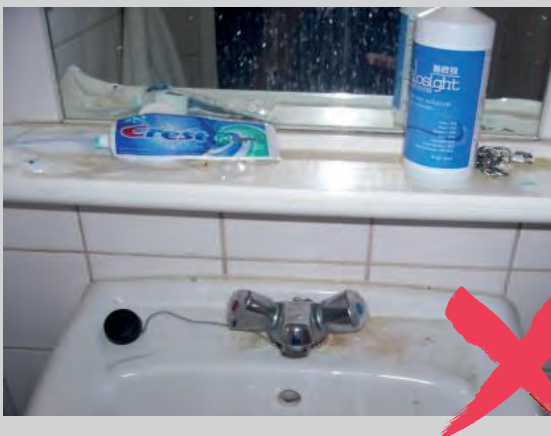

MOVING OUT GUIDE

Please leave your flat clean and tidy before you move out

Contact your on-site team to find out more

0300 123 50 50