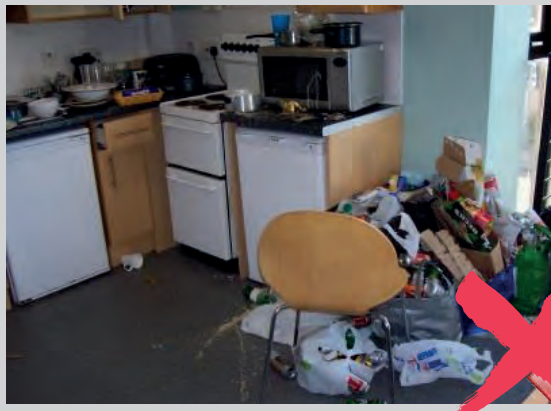

MOVING OUT GUIDE

Please leave your flat clean and tidy before you move out

Contact your on-site team to find out more

0300 123 50 50