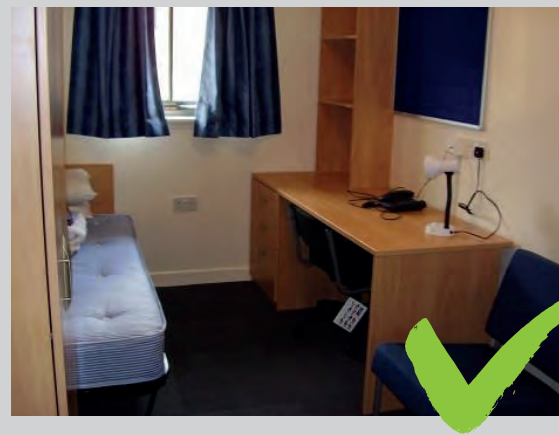

MOVING OUT GUIDE

Please leave your flat clean and tidy before you move out

Contact your on-site team to find out more

0300 123 50 50