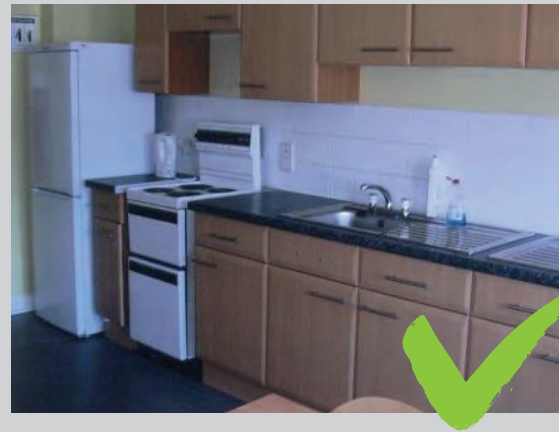

MOVING OUT GUIDE

Please leave your flat clean and tidy before you move out

Contact your on-site team to find out more

0300 123 50 50