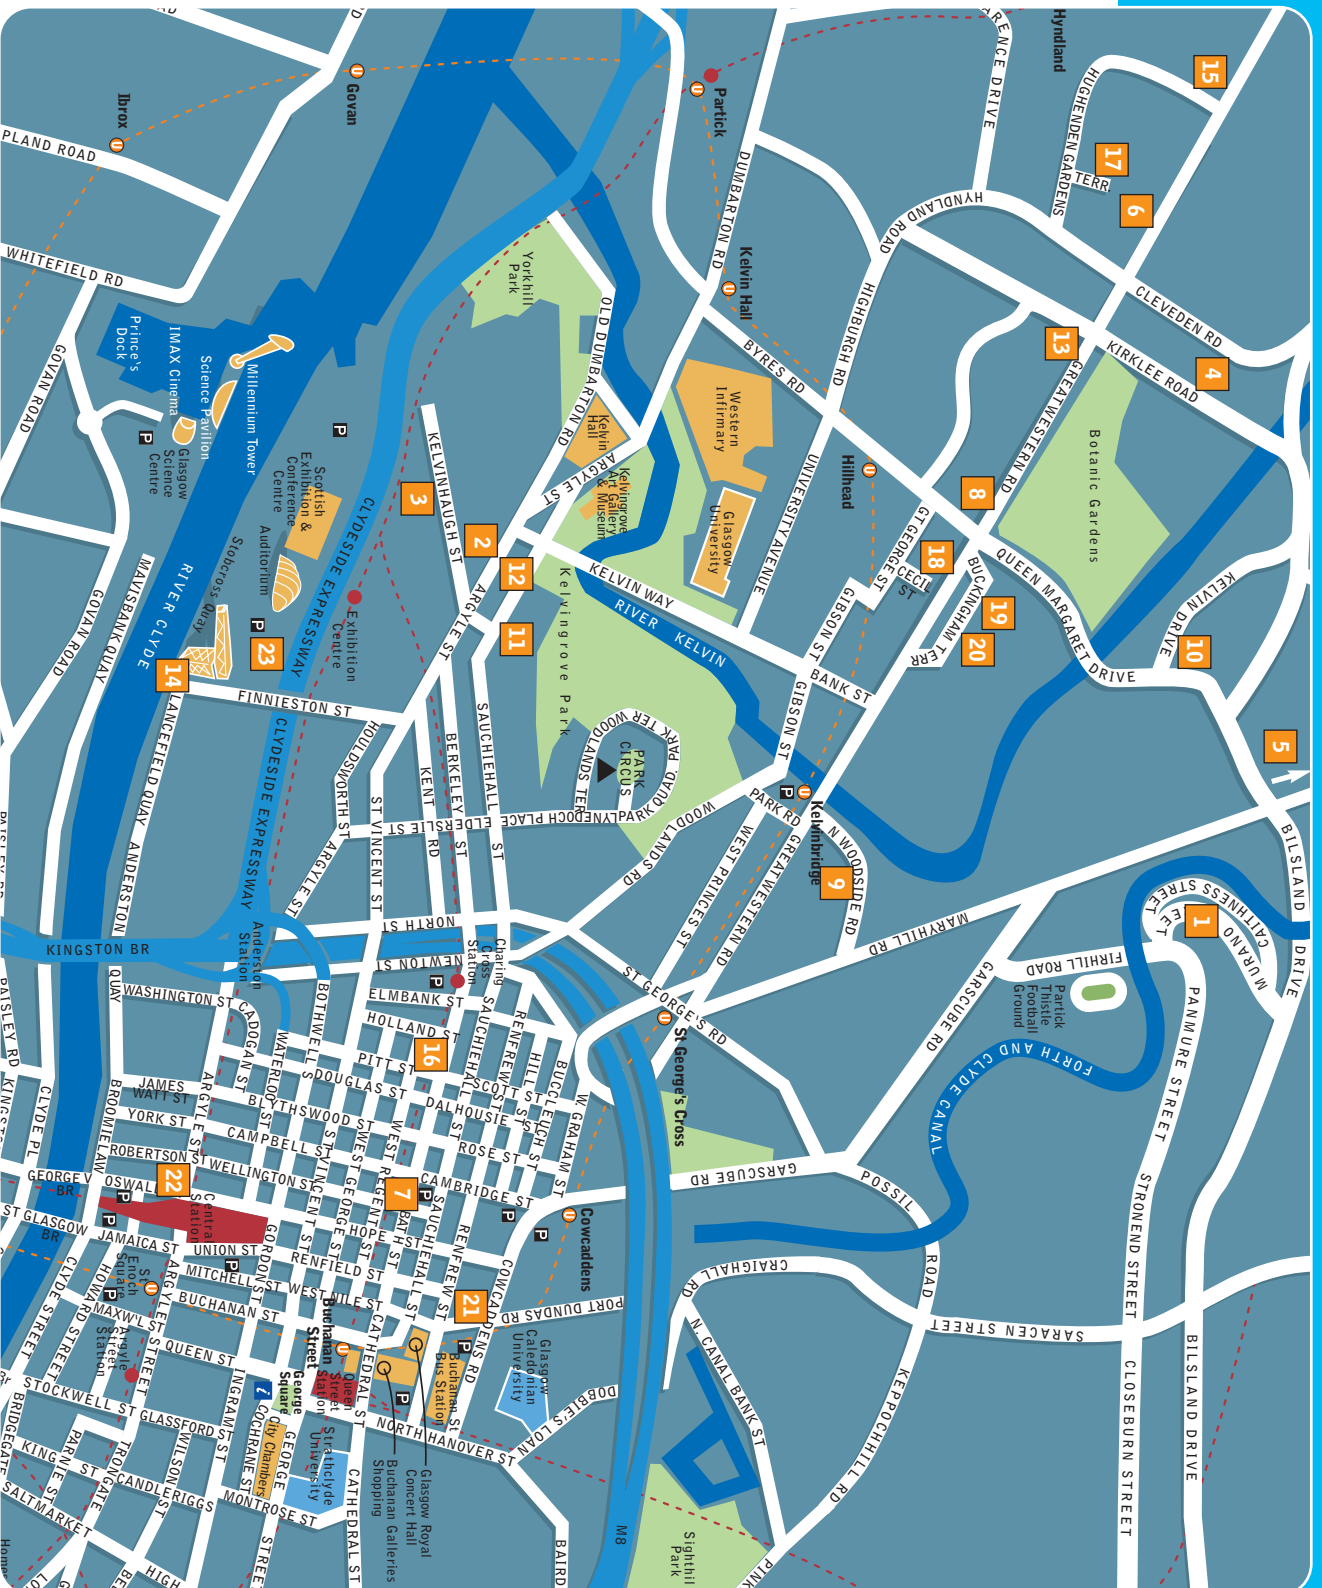

ACCOMMODATION Locations 2004

UNIVERSITY HALLS OF RESIDENCE

- | | |
|--|---|
| 1. Murano Street
13 Cathness Street
Glasgow
G20 7SB | 4. Queen Margaret
Residence
Bellshnaugh Court
Kirkilee
Glasgow
G12 0PR |
| 2. Cairncross House
20 Kelvinhaugh Place
Glasgow
G3 8NH | 5. Wolfson Hall
West of Scotland
Science Park
2317 Maryhill Road
Glasgow
G20 0TH |
| 3. Kelvinhaugh Gate
5 Kelvinhaugh Gate
115 Kelvinhaugh St
Glasgow
G3 8PE | |

HOTELS

6. One Devonshire Gardens
7. Arthouse Hotel
8. Hilton Glasgow Grosvenor
9. Albion Hotel
10. Ambassador Hotel
11. Angus Hotel
12. Argyll Hotel
13. Belhaven Hotel
14. City Inn Glasgow
15. Junys Glasgow Hotel
16. Novotel Glasgow Centre
17. The Town House
18. Hillhead Hotel
19. Kelvin Hotel
20. Lomond Hotel
21. Holiday Inn
22. Radisson SAS Hotel
23. Campanile Hotel